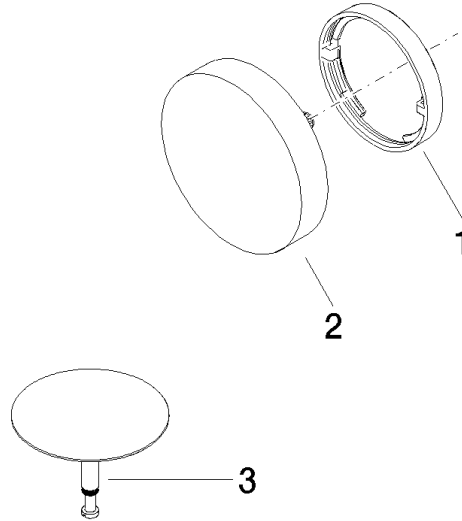

Required miscellaneous

Vacuum breaker -
•3/4" connection

35 150 970 90

Required miscellaneous

Bath spout with pop-up waste and overflow -
•bowden cable length 725 mm

35 248 970 90

36 247 970

36 247 970

Spare parts list

No.	Item Number	Name	Quantity used	Delivery time
1	09 11 01 124-27	cover	1	60
2	90 20 97 061 00-27	handle	1	30
3	04 31 20 031 48-27	plug	1	-

Spare part can no longer be ordered, please order the replacement item