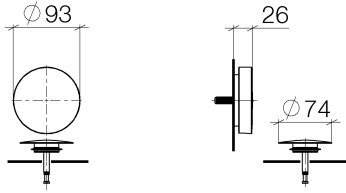

36 247 970

Fits: IMO, LULU, MADISON, MEM, TARA, CL.1, LISSÉ, VAIA, META, CYO

- drain Ø 52mm
- max. flow 27.8 l/min at 3 bar flow pressure

Also suitable for king-size baths.

In combination with 35 021 970 90 concealed single-lever mixer, is intrinsically safe under DIN EN 1717. Alternatively, ensure protection with vacuum breaker 35 150 970 90.

Required miscellaneous

Vacuum breaker -
•3/4" connection

35 150 970 90

Required miscellaneous

Vacuum breaker - Brushed Chrome

36 150 970-93

Required miscellaneous

Bath spout with pop-up waste and overflow -
•bowden cable length 725 mm

35 248 970 90

36 247 970

36 247 970

Spare parts list

No.	Item Number	Name	Quantity used	Delivery time
1	09 11 01 124-93	cover	1	20
2	90 20 97 061 00-93	handle	1	20
3	04 31 20 031 48-93	plug	1	60