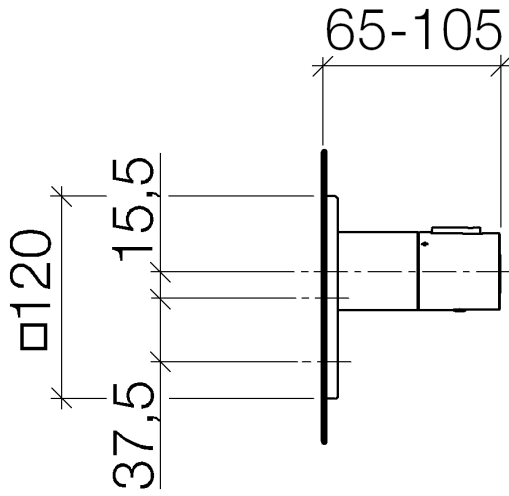

36 416 710

- cover plate 120 x 120 mm
- temperature control handle with safety limit stop at 38°C

36 416 710

Codes & Standards

ASME A112.18.1

cUPC

Certificates

IAPMO_4976

36 416 710

Product version up to 2/2/2021

Product version from 1/1/2022

Product version from 6/30/2022 to 11/25/2021

Product version from 9/1/2022

LULU xTOOL Concealed thermostat without volume control - Chrome

LULU

36 416 710

Spare parts list

Product version up to 2/2/2021

Product version from 1/1/2022

Product version from 6/30/2022 to 11/25/2021

Product version from 9/1/2022

No.	Item Number	Name	Quantity used	Delivery time
	90 11 01 196 00 90	base	6	2