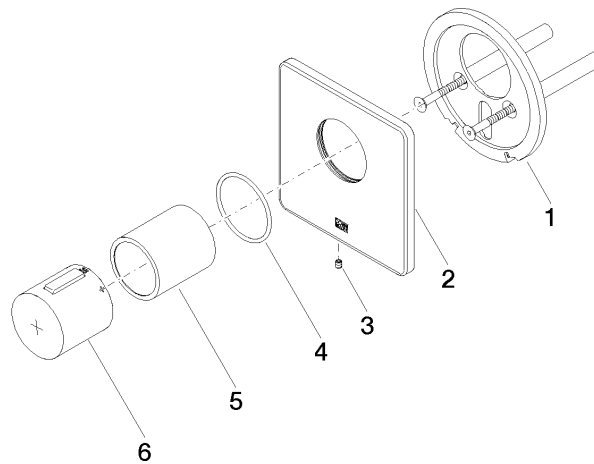

36 416 710

- cover plate 120 x 120 mm
- temperature control handle with safety limit stop at 38°C

36 416 710

Codes & Standards

ASME A112.18.1

cUPC

Certificates

IAPMO_4976

36 416 710

Product version up to 2/2/2021

Product version from 1/1/2022

Product version from 6/30/2022 to 11/25/2021

Product version from 9/1/2022

LULU xTOOL Concealed thermostat without volume control - Chrome

LULU

36 416 710

Spare parts list

Product version up to 2/2/2021

Product version from 1/1/2022

Product version from 6/30/2022 to 11/25/2021

Product version from 9/1/2022

No.	Item Number	Name	Quantity used	Delivery time
	90 11 01 196 00 90	base	6	2