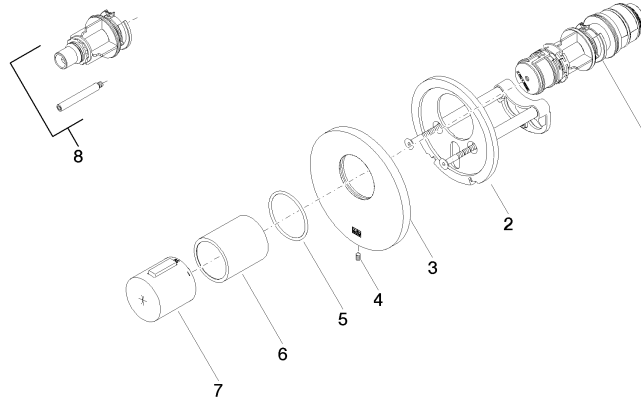

36 501 979 Product version from 9/1/2022

mm [inches]

Flow rate chart

Codes & Standards

DIN 4109

EN 1111

ISO 3822

Scottish Water
Byelaws

UK Water Supply
Regulations

Ü-Zeichen

xTOOL Concealed thermostat without volume control 1/2" - Platinum

36 501 979 Product version from 9/1/2022

Certificates

WRAS_2011	DVGW_DW- 6512DN0	LGA_29	LGA_29
-----------	---------------------	--------	--------

xTOOL Concealed thermostat without volume control 1/2" - Platinum

36 501 979 Product version from 9/1/2022

Spare parts list

No.	Item Number	Name	Quantity used	Delivery time
1	90 15 02 065 00 90	cartridge	1	2
2	90 11 01 196 00 90	base	1	2
3	09 11 02 537-08	cover	1	40
4	09 31 11 048 90	pin	1	2
5	90 14 10 049 00 90	seal	1	2
6	90 21 02 112 00-08	sleeve	1	40
7	90 17 33 020 00-08	handle	1	40
8	12 178 970 90	Extension 46 mm -	1	2