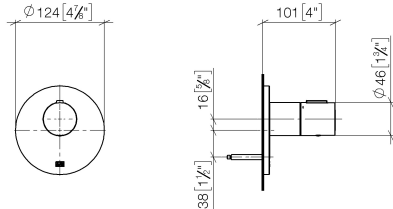

Required miscellaneous

- xTOOL Concealed thermostat module without volume control -** 35 503 970 90
- max. recess depth mm
 - min. recess depth mm

xTOOL Concealed thermostat without volume control 1/2" - Platinum

36 501 979 Product version from 9/1/2022

mm [inches]

Flow rate chart

Codes & Standards

DIN 4109

EN 1111

ISO 3822

Scottish Water
Byelaws

UK Water Supply
Regulations

Ü-Zeichen

xTOOL Concealed thermostat without volume control 1/2" - Platinum

36 501 979 Product version from 9/1/2022

Certificates

WRAS_2011	DVGW_DW- 6512DN0	LGA_29	LGA_29
-----------	---------------------	--------	--------