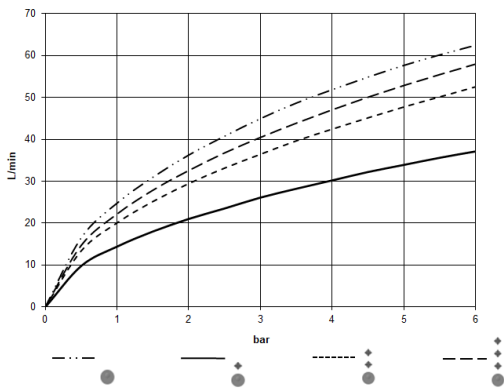

Required miscellaneous

- xTOOL Concealed thermostat module without volume control -** 35 503 970 90
- max. recess depth mm
 - min. recess depth mm

xTOOL Concealed thermostat without volume control 1/2" - Platinum

36 501 979 Product version from 9/1/2022

mm [inches]

Flow rate chart

Codes & Standards

DIN 4109

EN 1111

ISO 3822

Scottish Water
Byelaws