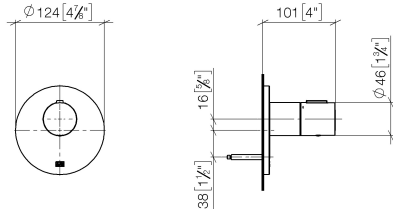

**xTOOL Concealed thermostat without volume control 1/2" - Dark Chrome**

36 501 979

- cover plate Ø 124 mm
- temperature control handle with safety limit stop at 38°C
- thermostat cartridge
- WRAS

	Dark Chrome	36 501 979-19
	Chrome	36 501 979-00
	Brushed Platinum	36 501 979-06
	Platinum	36 501 979-08
	Durabronze (23kt Gold)	36 501 979-09
	Light Gold	36 501 979-26
	Brushed Light Gold	36 501 979-27
	Brushed Durabronze (23kt Gold)	36 501 979-28
	Matte Black	36 501 979-33
	Brushed Bronze	36 501 979-42
	Brushed Champagne (22kt Gold)	36 501 979-46
	Champagne (22kt Gold)	36 501 979-47
	Brushed Chrome	36 501 979-93
	Brushed Dark Platinum	36 501 979-99

**Required miscellaneous**

- xTOOL Concealed thermostat module without volume control -** 35 503 970 90
- max. recess depth mm
  - min. recess depth mm

## xTOOL Concealed thermostat without volume control 1/2" - Dark Chrome

36 501 979

mm [inches]

### Flow rate chart