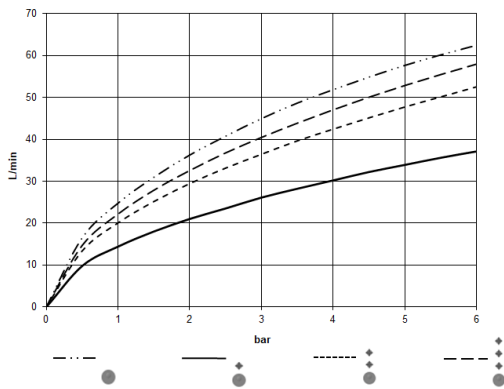

**xTOOL Concealed thermostat without volume control 1/2" - Dark Chrome**

36 501 979

- cover plate Ø 124 mm
- temperature control handle with safety limit stop at 38°C
- thermostat cartridge
- WRAS

	Dark Chrome	36 501 979-19
	Chrome	36 501 979-00
	Brushed Platinum	36 501 979-06
	Platinum	36 501 979-08
	Durabronze (23kt Gold)	36 501 979-09
	Light Gold	36 501 979-26
	Brushed Light Gold	36 501 979-27
	Brushed Durabronze (23kt Gold)	36 501 979-28
	Matte Black	36 501 979-33
	Brushed Bronze	36 501 979-42
	Brushed Champagne (22kt Gold)	36 501 979-46
	Champagne (22kt Gold)	36 501 979-47
	Brushed Chrome	36 501 979-93
	Brushed Dark Platinum	36 501 979-99

**Required miscellaneous**

- xTOOL Concealed thermostat module without volume control -** 35 503 970 90
- max. recess depth mm
  - min. recess depth mm

## xTOOL Concealed thermostat without volume control 1/2" - Dark Chrome

36 501 979

mm [inches]

### Flow rate chart