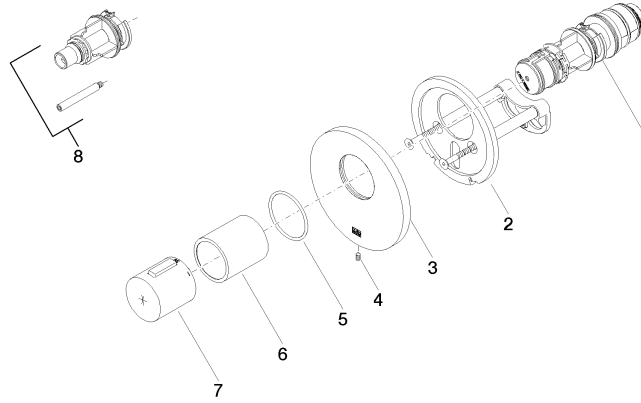

36 501 979 Product version from 9/1/2022
mm [inches]

Flow rate chart

Codes & Standards

DIN 4109

EN 1111

ISO 3822

Scottish Water
Byelaws

UK Water Supply
Regulations

Ü-Zeichen

xTOOL Concealed thermostat without volume control 1/2" - Champagne (22kt Gold)

36 501 979 Product version from 9/1/2022

Certificates

WRAS_2011

DVGW_DW-
6512DN0

LGA_29

xTOOL Concealed thermostat without volume control 1/2" - Champagne (22kt Gold)

36 501 979 Product version from 9/1/2022

Spare parts list

No.	Item Number	Name	Quantity used	Delivery time
1	90 15 02 065 00 90	cartridge	1	2
2	90 11 01 196 00 90	base	1	2
3	09 11 02 537-47	cover	1	30
4	09 31 11 048 90	pin	1	2
5	90 14 10 049 00 90	seal	1	2
6	90 21 02 112 00-47	sleeve	1	30
7	90 17 33 020 00-47	handle	1	30
8	12 178 970 90	Extension 46 mm -	1	2