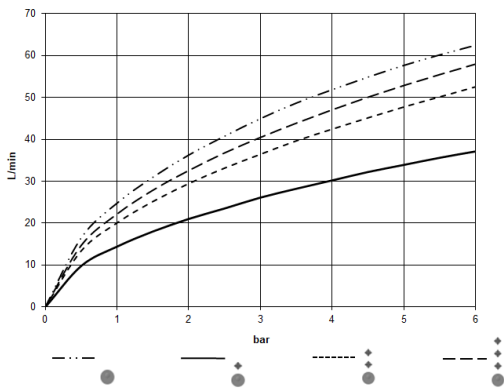

Required miscellaneous

- xTOOL Concealed thermostat module without volume control -** 35 503 970 90
- max. recess depth mm
 - min. recess depth mm

xTOOL Concealed thermostat without volume control 1/2" - Champagne (22kt Gold)

36 501 979 Product version from 9/1/2022
mm [inches]

Flow rate chart

Codes & Standards

DIN 4109

EN 1111

ISO 3822

Scottish Water
Byelaws

UK Water Supply
Regulations