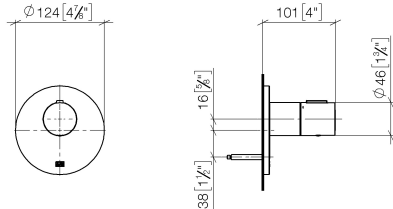

Required miscellaneous

- xTOOL Concealed thermostat module without volume control -** 35 503 970 90
- max. recess depth mm
 - min. recess depth mm

xTOOL Concealed thermostat without volume control 1/2" - Champagne (22kt Gold)

36 501 979 Product version from 9/1/2022
mm [inches]

Flow rate chart

Codes & Standards

DIN 4109

EN 1111

ISO 3822

Scottish Water
Byelaws

UK Water Supply
Regulations