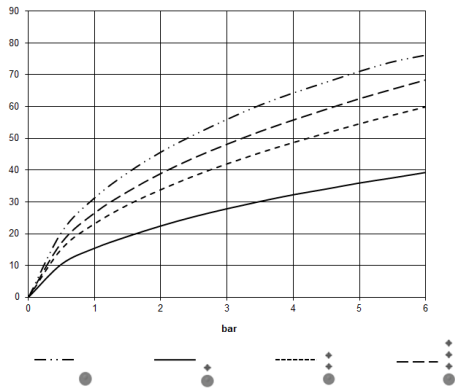

Required miscellaneous

xTOOL Concealed thermostat module without volume control - 35 503 970 90
 •max. recess depth mm
 •min. recess depth mm

xTOOL Concealed thermostat without volume control 3/4" - Champagne (22kt Gold)

36 503 780 Product version from 9/1/2022
mm [inches]

Flow rate chart

Codes & Standards

DIN 4109

EN 1111

ISO 3822

Scottish Water
Byelaws

UK Water Supply
Regulations