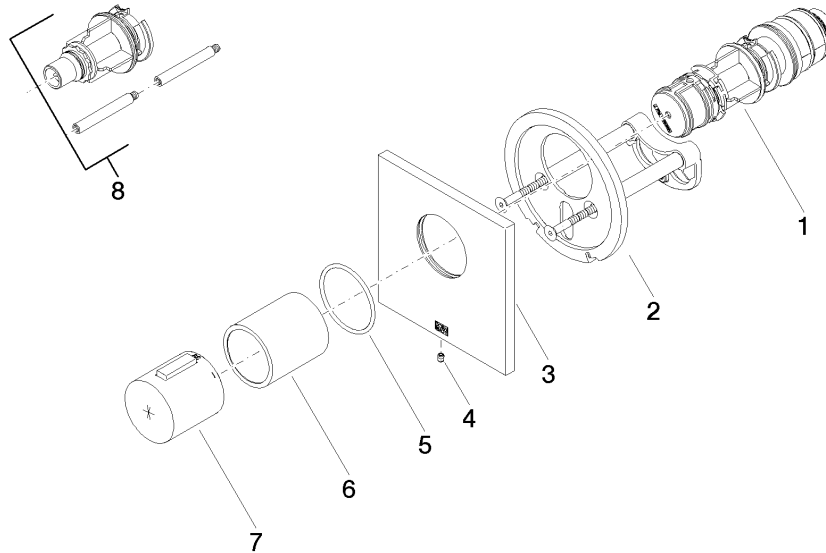

36 503 780 Product version from 9/1/2022
mm [inches]

Flow rate chart

Codes & Standards

DIN 4109

EN 1111

ISO 3822

Scottish Water
Byelaws

UK Water Supply
Regulations

Ü-Zeichen

xTOOL Concealed thermostat without volume control 3/4" - Champagne (22kt Gold)

36 503 780 Product version from 9/1/2022

Certificates

WRAS_2011

DVGW_DW-
6512DN0

LGA_29

xTOOL Concealed thermostat without volume control 3/4" - Champagne (22kt Gold)

36 503 780 Product version from 9/1/2022

Spare parts list

No.	Item Number	Name	Quantity used	Delivery time
1	90 15 02 063 00 90	cartridge	1	2
2	90 11 01 196 00 90	base	1	2
3	90 11 02 533 00-47	cover	1	30
4	09 31 11 044 90	pin	1	2
5	90 14 10 049 00 90	seal	1	2
6	90 21 02 112 00-47	sleeve	1	30
7	90 17 33 020 00-47	handle	1	30
8	12 178 970 90	Extension 46 mm -	1	2