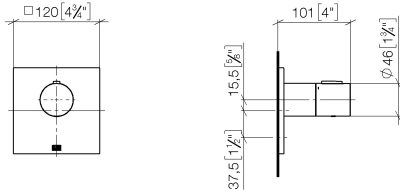

Required miscellaneous

xTOOL Concealed thermostat module without volume control - 35 503 970 90
 •max. recess depth mm
 •min. recess depth mm

xTOOL Concealed thermostat without volume control 3/4" - Champagne (22kt Gold)

36 503 780 Product version from 9/1/2022
mm [inches]

Flow rate chart

Codes & Standards

DIN 4109

EN 1111

ISO 3822

Scottish Water
Byelaws

UK Water Supply
Regulations