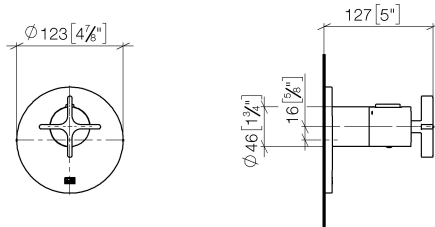

VAIA xTOOL Concealed thermostat without volume control 3/4" - Brushed Champagne (22kt Gold)

VAIA

36 503 809

- cover plate Ø 123 mm
- temperature control handle with safety limit stop at 38°C
- thermostat cartridge
- WRAS

Required miscellaneous

- xTOOL Concealed thermostat module without volume control -** 35 503 970 90
- max. recess depth mm
 - min. recess depth mm

36 503 809
mm [inches]

Flow rate chart

Codes & Standards

DIN 4109

WRAS_2011

LGA_29

LGA_29

LGA_29

36 503 809

Spare parts list

No.	Item Number	Name	Quantity used	Delivery time
1	90 15 02 063 00 90	cartridge	1	2
2	90 11 01 196 00 90	base	1	2
3	09 11 02 537-46	cover	1	30
4	09 31 11 048 90	pin	1	2
5	90 14 10 049 00 90	seal	1	2
6	90 21 02 112 00-46	sleeve	1	30
7	90 17 33 029 00-46	handle	1	30
8	12 178 970 90	Extension 46 mm -	1	2