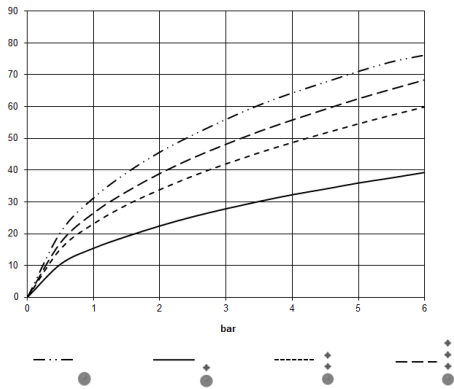

Required miscellaneous

- xTOOL Concealed thermostat module without volume control -** 35 503 970 90
- max. recess depth mm
 - min. recess depth mm

36 503 809
mm [inches]

Flow rate chart

Codes & Standards

DIN 4109

ISO 3822

Scottish Water
Byelaws

UK Water Supply
Regulations

Ü-Zeichen

VAIA xTOOL Concealed thermostat without volume control 3/4" - Brushed
Champagne (22kt Gold)

VAIA

36 503 809

Certificates