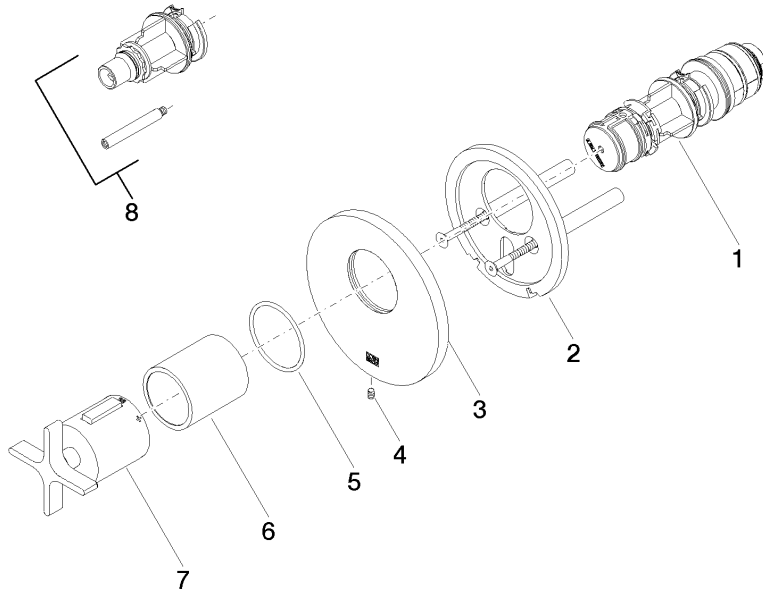

Required miscellaneous

- xTOOL Concealed thermostat module without volume control -** 35 503 970 90
- max. recess depth mm
 - min. recess depth mm

36 503 809
mm [inches]

Flow rate chart

Codes & Standards

DIN 4109

ISO 3822

Scottish Water
Byelaws

UK Water Supply
Regulations

Ü-Zeichen

VAIA xTOOL Concealed thermostat without volume control 3/4" - Brushed
Champagne (22kt Gold)

VAIA

36 503 809

Certificates

WRAS_2011

LGA_29

LGA_29

LGA_29

36 503 809

Spare parts list

No.	Item Number	Name	Quantity used	Delivery time
1	90 15 02 063 00 90	cartridge	1	2
2	90 11 01 196 00 90	base	1	2
3	09 11 02 537-46	cover	1	30
4	09 31 11 048 90	pin	1	2
5	90 14 10 049 00 90	seal	1	2
6	90 21 02 112 00-46	sleeve	1	30
7	90 17 33 029 00-46	handle	1	30
8	12 178 970 90	Extension 46 mm -	1	2