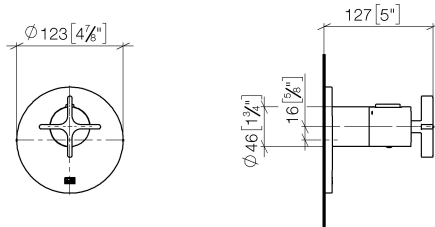

**VAIA xTOOL Concealed thermostat without volume control 3/4" - Brushed Dark
Platinum**

VAIA

36 503 809

- cover plate Ø 123 mm
- temperature control handle with safety limit stop at 38°C
- thermostat cartridge
- WRAS

Required miscellaneous

- xTOOL Concealed thermostat module without volume control -** 35 503 970 90
- max. recess depth mm
 - min. recess depth mm

36 503 809
mm [inches]

Flow rate chart

Codes & Standards

DIN 4109

WRAS_2011

LGA_29

LGA_29

LGA_29

36 503 809

Spare parts list

No.	Item Number	Name	Quantity used	Delivery time
1	90 15 02 063 00 90	cartridge	1	2
2	90 11 01 196 00 90	base	1	2
3	09 11 02 537-99	cover	1	20
4	09 31 11 048 90	pin	1	2
5	90 14 10 049 00 90	seal	1	2
6	90 21 02 112 00-99	sleeve	1	20
7	90 17 33 029 00-99	handle	1	20
8	12 178 970 90	Extension 46 mm -	1	2