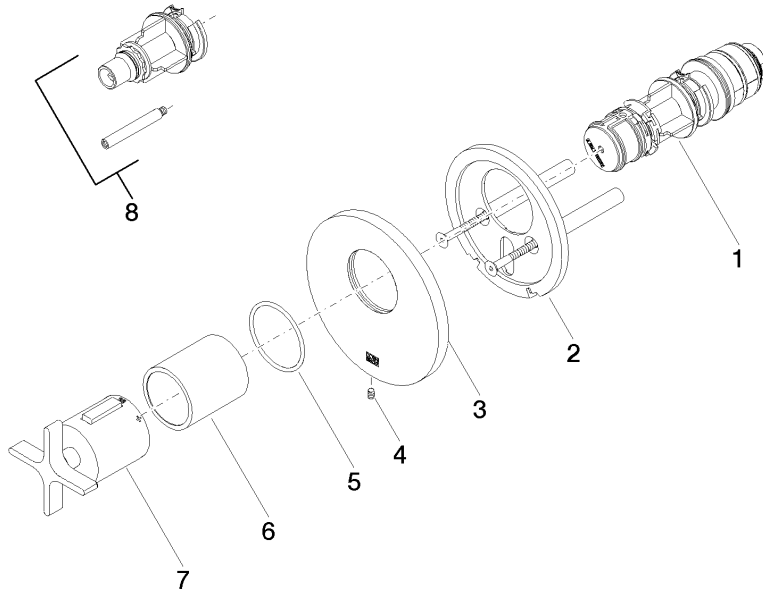

Required miscellaneous

- xTOOL Concealed thermostat module without volume control -** 35 503 970 90
- max. recess depth mm
 - min. recess depth mm

36 503 809
mm [inches]

Flow rate chart

Codes & Standards

DIN 4109

ISO 3822

Scottish Water
Byelaws

UK Water Supply
Regulations

Ü-Zeichen

VAIA xTOOL Concealed thermostat without volume control 3/4" - Brushed Dark
Platinum

VAIA

36 503 809

Certificates

WRAS_2011

LGA_29

LGA_29

LGA_29

36 503 809

Spare parts list

No.	Item Number	Name	Quantity used	Delivery time
1	90 15 02 063 00 90	cartridge	1	2
2	90 11 01 196 00 90	base	1	2
3	09 11 02 537-99	cover	1	20
4	09 31 11 048 90	pin	1	2
5	90 14 10 049 00 90	seal	1	2
6	90 21 02 112 00-99	sleeve	1	20
7	90 17 33 029 00-99	handle	1	20
8	12 178 970 90	Extension 46 mm -	1	2