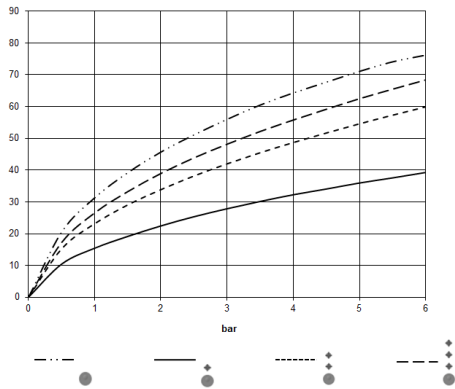

Required miscellaneous

- xTOOL Concealed thermostat module without volume control -** 35 503 970 90
- max. recess depth mm
 - min. recess depth mm

36 503 809
mm [inches]

Flow rate chart

Codes & Standards

DIN 4109