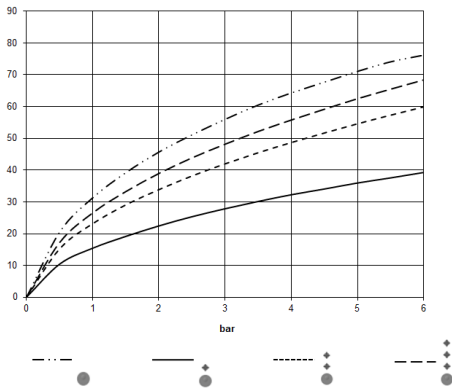

36 503 977

- cover plate Ø 124 mm
- temperature control handle with safety limit stop at 38°C
- thermostat cartridge
- WRAS 2011026

	Chrome	36 503 977-00
	Brushed Platinum	36 503 977-06
	Platinum	36 503 977-08
	Durabress (23kt Gold)	36 503 977-09
	Brushed Durabress (23kt Gold)	36 503 977-28
	Brushed Dark Platinum	36 503 977-99

Required miscellaneous

xTOOL Concealed thermostat module without volume control - 35 503 970 90

- max. recess depth 110 mm
- min. recess depth 85 mm

36 503 977

mm [inches]

Flow rate chart

Codes & Standards

DIN 4109

EN 1111

ISO 3822

Scottish Water
Byelaws

UK Water Supply
Regulations

Ü-Zeichen

MADISON xTOOL Concealed thermostat without volume control 3/4" - Chrome

MADISON

36 503 977