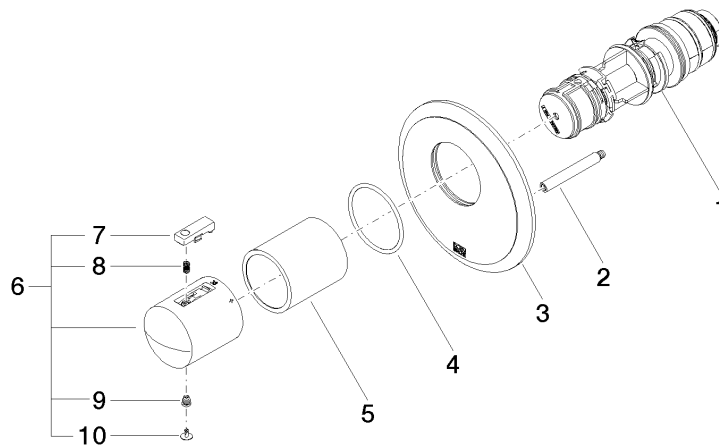

36 503 977

- cover plate Ø 124 mm
- temperature control handle with safety limit stop at 38°C
- thermostat cartridge
- WRAS 2011026

	Chrome	36 503 977-00
	Brushed Platinum	36 503 977-06
	Platinum	36 503 977-08
	Durabress (23kt Gold)	36 503 977-09
	Brushed Durabress (23kt Gold)	36 503 977-28
	Brushed Dark Platinum	36 503 977-99

Product version from 1/1/2022

Product version from 6/30/2022 to 5/11/2021

MADISON xTOOL Concealed thermostat without volume control 3/4" - Chrome

MADISON

36 503 977

Spare parts list

Product version up to 2/2/2021