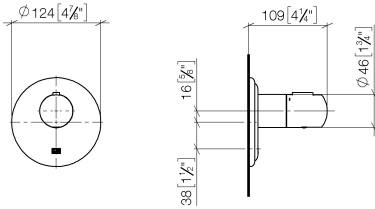

36 503 977

- cover plate Ø 124 mm
- temperature control handle with safety limit stop at 38°C
- thermostat cartridge
- WRAS 2011026

	Chrome	36 503 977-00
	Brushed Platinum	36 503 977-06
	Platinum	36 503 977-08
	Durabress (23kt Gold)	36 503 977-09
	Brushed Durabress (23kt Gold)	36 503 977-28
	Brushed Dark Platinum	36 503 977-99

Required miscellaneous

xTOOL Concealed thermostat module without volume control - 35 503 970 90

- max. recess depth 110 mm
- min. recess depth 85 mm

36 503 977

mm [inches]

Flow rate chart

Codes & Standards

DIN 4109

EN 1111

ISO 3822

Scottish Water
Byelaws

UK Water Supply
Regulations

Ü-Zeichen

MADISON xTOOL Concealed thermostat without volume control 3/4" - Chrome

MADISON

36 503 977