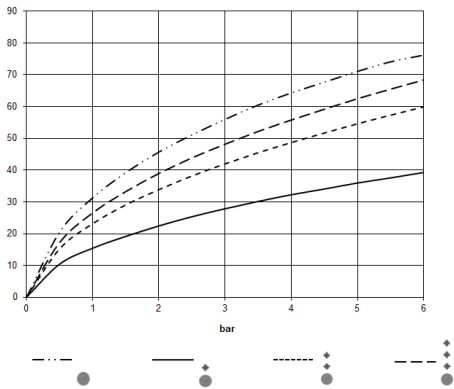

36 503 977

- cover plate Ø 124 mm
- temperature control handle with safety limit stop at 38°C
- thermostat cartridge
- WRAS 2011026

	Platinum	36 503 977-08
	Chrome	36 503 977-00
	Brushed Platinum	36 503 977-06
	Durabress (23kt Gold)	36 503 977-09
	Brushed Durabress (23kt Gold)	36 503 977-28
	Brushed Dark Platinum	36 503 977-99

Required miscellaneous

- xTOOL Concealed thermostat module without volume control -** 35 503 970 90
- max. recess depth 110 mm
 - min. recess depth 85 mm

36 503 977

mm [inches]

Flow rate chart

Codes & Standards

DIN 4109	EN 1111	ISO 3822	Scottish Water Byelaws
UK Water Supply Regulations	Ü-Zeichen		

MADISON xTOOL Concealed thermostat without volume control 3/4" - Platinum

MADISON

36 503 977

Certificates

LGA_29

LGA_29