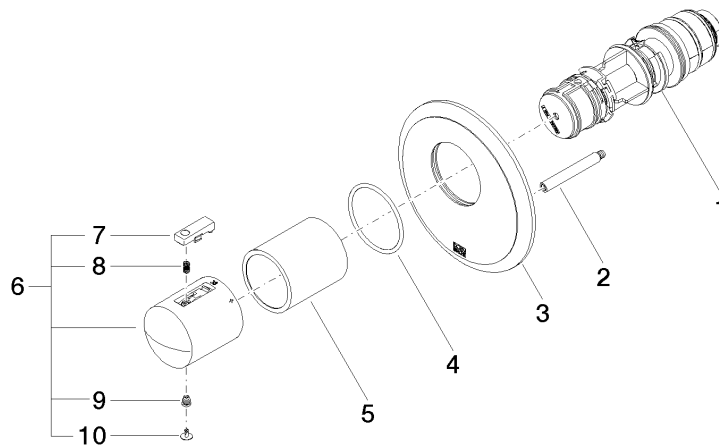

36 503 977

- cover plate Ø 124 mm
- temperature control handle with safety limit stop at 38°C
- thermostat cartridge
- WRAS 2011026

	Platinum	36 503 977-08
	Chrome	36 503 977-00
	Brushed Platinum	36 503 977-06
	Durabress (23kt Gold)	36 503 977-09
	Brushed Durabress (23kt Gold)	36 503 977-28
	Brushed Dark Platinum	36 503 977-99

DVGW_DW-
6512DN0

WRAS_2011

36 503 977

Product version up to 2/2/2021

Product version from 5/11/2021 to 11/25/2021

Product version from 1/1/2022

Product version from 6/30/2022 to 5/11/2021

MADISON xTOOL Concealed thermostat without volume control 3/4" - Platinum