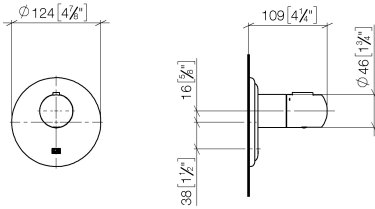

36 503 977

- cover plate Ø 124 mm
- temperature control handle with safety limit stop at 38°C
- thermostat cartridge
- WRAS 2011026

	Platinum	36 503 977-08
	Chrome	36 503 977-00
	Brushed Platinum	36 503 977-06
	Durabress (23kt Gold)	36 503 977-09
	Brushed Durabress (23kt Gold)	36 503 977-28
	Brushed Dark Platinum	36 503 977-99

Required miscellaneous

- xTOOL Concealed thermostat module without volume control -** 35 503 970 90
- max. recess depth 110 mm
 - min. recess depth 85 mm

36 503 977

mm [inches]

Flow rate chart

Codes & Standards

DIN 4109	EN 1111	ISO 3822	Scottish Water Byelaws
UK Water Supply Regulations	Ü-Zeichen		

MADISON xTOOL Concealed thermostat without volume control 3/4" - Platinum

MADISON

36 503 977

Certificates

LGA_29

LGA_29