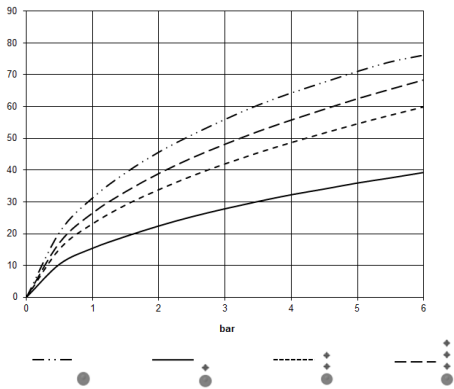

- xTOOL Concealed thermostat module without volume control -** 35 503 970 90
- max. recess depth 110 mm
  - min. recess depth 85 mm

MADISON xTOOL Concealed thermostat without volume control 3/4" - Brushed Dark Platinum

MADISON

36 503 977  
mm [inches]

Flow rate chart

Codes & Standards

DIN 4109

EN 1111

ISO 3822

Scottish Water  
Byelaws