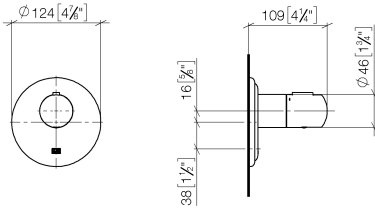

**MADISON xTOOL Concealed thermostat without volume control 3/4" - Brushed Dark Platinum**

MADISON

36 503 977

- cover plate Ø 124 mm
- temperature control handle with safety limit stop at 38°C
- thermostat cartridge
- WRAS 2011026

- xTOOL Concealed thermostat module without volume control -** 35 503 970 90
- max. recess depth 110 mm
  - min. recess depth 85 mm

MADISON xTOOL Concealed thermostat without volume control 3/4" - Brushed Dark Platinum

MADISON

36 503 977  
mm [inches]

Flow rate chart

Codes & Standards

DIN 4109

EN 1111

ISO 3822

Scottish Water  
Byelaws