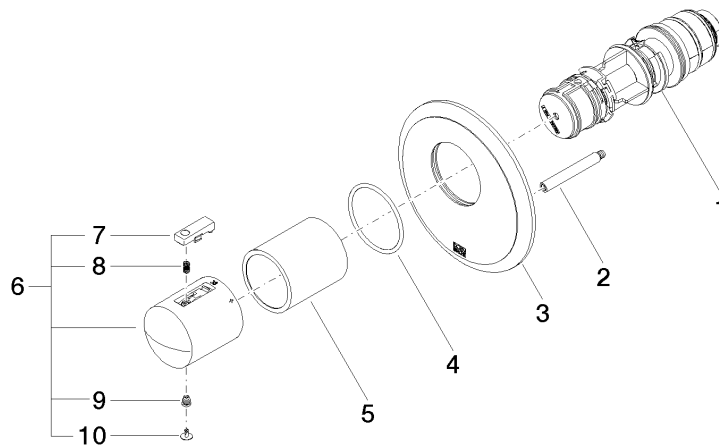

**Product version from 6/30/2022 to 5/11/2021**

MADISON xTOOL Concealed thermostat without volume control 3/4" - Brushed  
Dark Platinum

---

MADISON

36 503 977

Spare parts list

Product version up to 2/2/2021