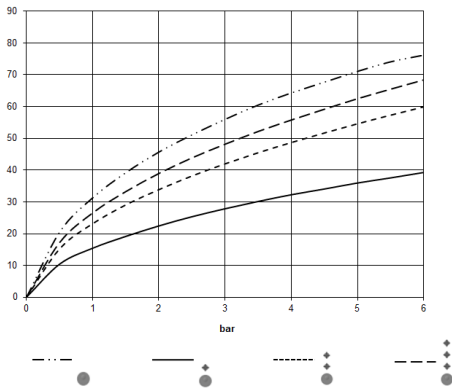

36 503 979

- cover plate Ø 124 mm
- temperature control handle with safety limit stop at 38°C
- thermostat cartridge
- WRAS 2011026

	Dark Chrome	36 503 979-19
	Chrome	36 503 979-00
	Brushed Platinum	36 503 979-06
	Platinum	36 503 979-08
	Durabronze (23kt Gold)	36 503 979-09
	Light Gold	36 503 979-26
	Brushed Light Gold	36 503 979-27
	Brushed Durabronze (23kt Gold)	36 503 979-28
	Matte Black	36 503 979-33
	Brushed Bronze	36 503 979-42
	Brushed Champagne (22kt Gold)	36 503 979-46
	Champagne (22kt Gold)	36 503 979-47
	Brushed Chrome	36 503 979-93
	Brushed Dark Platinum	36 503 979-99

**Required miscellaneous**

**xTOOL Concealed thermostat module without volume control -** 35 503 970 90  
 •max. recess depth 110 mm  
 •min. recess depth 85 mm

36 503 979

mm [inches]

Flow rate chart

Codes & Standards