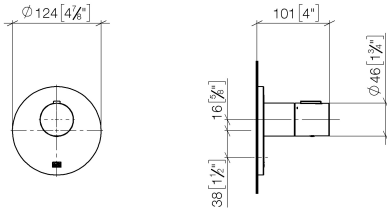

36 503 979

- cover plate Ø 124 mm
- temperature control handle with safety limit stop at 38°C
- thermostat cartridge
- WRAS 2011026

	Dark Chrome	36 503 979-19
	Chrome	36 503 979-00
	Brushed Platinum	36 503 979-06
	Platinum	36 503 979-08
	Durabronze (23kt Gold)	36 503 979-09
	Light Gold	36 503 979-26
	Brushed Light Gold	36 503 979-27
	Brushed Durabronze (23kt Gold)	36 503 979-28
	Matte Black	36 503 979-33
	Brushed Bronze	36 503 979-42
	Brushed Champagne (22kt Gold)	36 503 979-46
	Champagne (22kt Gold)	36 503 979-47
	Brushed Chrome	36 503 979-93
	Brushed Dark Platinum	36 503 979-99

**Required miscellaneous**

**xTOOL Concealed thermostat module without volume control -** 35 503 970 90  
 •max. recess depth 110 mm  
 •min. recess depth 85 mm

36 503 979

mm [inches]

Flow rate chart

Codes & Standards

DIN 4109

EN 1111

ISO 3822

Scottish Water  
Byelaws

UK Water Supply  
Regulations

Ü-Zeichen

xTOOL Concealed thermostat without volume control 3/4" - Dark Chrome

META