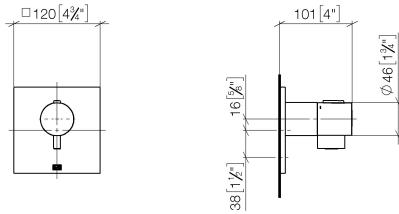

36 503 985

- cover plate 120 x 120 mm
- temperature control handle with safety limit stop at 38°C
- thermostat cartridge

Fits: IMO, MEM, CL.1, CYO

	Platinum	36 503 985-08
	Chrome	36 503 985-00
	Brushed Platinum	36 503 985-06
	Dark Chrome	36 503 985-19
	Brushed Light Gold	36 503 985-27
	Brushed Durabronze (23kt Gold)	36 503 985-28
	Matte Black	36 503 985-33
	Brushed Champagne (22kt Gold)	36 503 985-46
	Champagne (22kt Gold)	36 503 985-47
	Brushed Chrome	36 503 985-93
	Brushed Dark Platinum	36 503 985-99

Required miscellaneous

- xTOOL Concealed thermostat module without volume control -** 35 503 970 90
- max. recess depth 160 mm
 - min. recess depth 95 mm

36 503 985

mm [inches]

Flow rate chart

Certificates

WRAS_2011026.

DVGW_DW-
6512DN0706.

LGA_29930.

LGA_29932.

36 503 985

Spare parts list

No.	Item Number	Name	Quantity used	Delivery time
1	90 15 02 063 00 90	cartridge	1	2
2	90 31 09 095 00 90	bar	1	2
3	09 11 02 196-08	cover	1	60
4	90 14 10 049 00 90	seal	1	2
5	90 21 02 112 00-08	sleeve	1	40
6	04 17 33 006 00-08	handle	1	60
7	90 21 33 011 00-13	handle	1	2
8	90 16 02 027 00 90	spring	1	2
9	09 20 33 006-08	handle	1	40
10	09 30 30 159-08	screw	1	40
11	09 30 30 160-08	screw	1	40
12	12 178 970 90	Extension 46 mm -	1	2