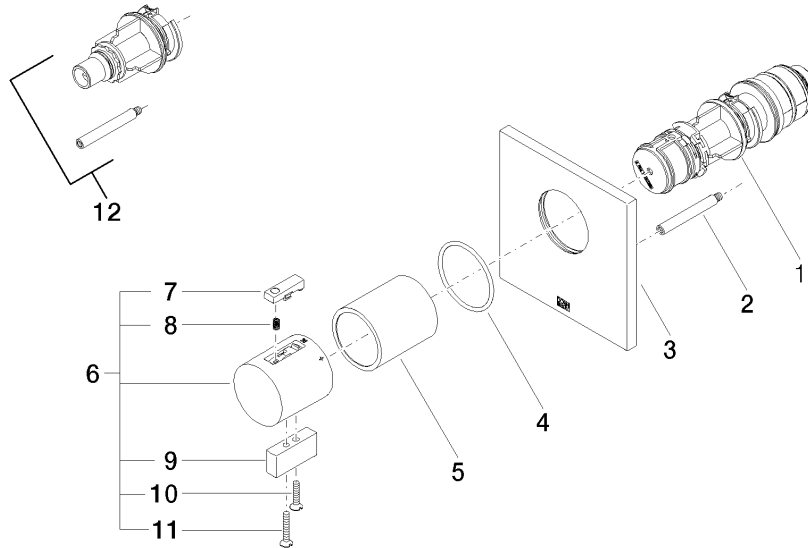

36 503 985

- cover plate 120 x 120 mm
- temperature control handle with safety limit stop at 38°C
- thermostat cartridge

Fits: IMO, MEM, CL.1, CYO

	Platinum	36 503 985-08
	Chrome	36 503 985-00
	Brushed Platinum	36 503 985-06
	Dark Chrome	36 503 985-19
	Brushed Light Gold	36 503 985-27
	Brushed Durabronze (23kt Gold)	36 503 985-28
	Matte Black	36 503 985-33
	Brushed Champagne (22kt Gold)	36 503 985-46
	Champagne (22kt Gold)	36 503 985-47
	Brushed Chrome	36 503 985-93
	Brushed Dark Platinum	36 503 985-99

Required miscellaneous

- xTOOL Concealed thermostat module without volume control -** 35 503 970 90
- max. recess depth 160 mm
 - min. recess depth 95 mm

36 503 985

mm [inches]

Flow rate chart

Certificates

WRAS_2011026.

DVGW_DW-
6512DN0706.

LGA_29930.

LGA_29932.

36 503 985

Spare parts list

No.	Item Number	Name	Quantity used	Delivery time
1	90 15 02 063 00 90	cartridge	1	2
2	90 31 09 095 00 90	bar	1	2
3	09 11 02 196-08	cover	1	60
4	90 14 10 049 00 90	seal	1	2
5	90 21 02 112 00-08	sleeve	1	40
6	04 17 33 006 00-08	handle	1	60
7	90 21 33 011 00-13	handle	1	2
8	90 16 02 027 00 90	spring	1	2
9	09 20 33 006-08	handle	1	40
10	09 30 30 159-08	screw	1	40
11	09 30 30 160-08	screw	1	40
12	12 178 970 90	Extension 46 mm -	1	2