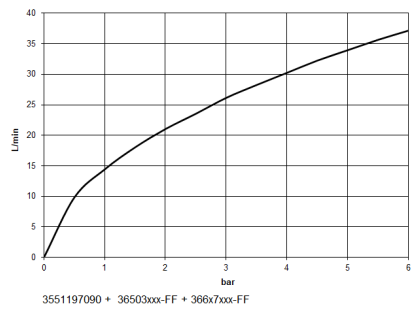

36 503 985

- cover plate 120 x 120 mm
- temperature control handle with safety limit stop at 38°C
- thermostat cartridge

Fits: IMO, MEM, CL.1, CYO

	Platinum	36 503 985-08
	Chrome	36 503 985-00
	Brushed Platinum	36 503 985-06
	Dark Chrome	36 503 985-19
	Brushed Light Gold	36 503 985-27
	Brushed Durabronze (23kt Gold)	36 503 985-28
	Matte Black	36 503 985-33
	Brushed Champagne (22kt Gold)	36 503 985-46
	Champagne (22kt Gold)	36 503 985-47
	Brushed Chrome	36 503 985-93
	Brushed Dark Platinum	36 503 985-99

Required miscellaneous

- xTOOL Concealed thermostat module without volume control -** 35 503 970 90
- max. recess depth 160 mm
 - min. recess depth 95 mm

36 503 985

mm [inches]

Flow rate chart

Certificates