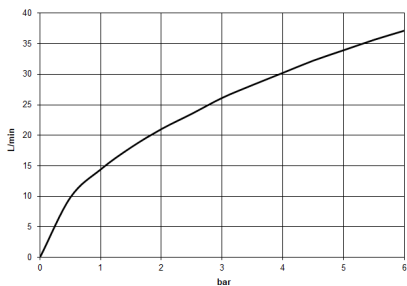

36 503 985

- cover plate 120 x 120 mm
- temperature control handle with safety limit stop at 38°C
- thermostat cartridge
- WRAS 2011026

Fits: IMO, MEM, CL.1, CYO

	Brushed Light Gold	36 503 985-27
	Chrome	36 503 985-00
	Brushed Platinum	36 503 985-06
	Platinum	36 503 985-08
	Dark Chrome	36 503 985-19
	Brushed Durabronze (23kt Gold)	36 503 985-28
	Matte Black	36 503 985-33
	Brushed Champagne (22kt Gold)	36 503 985-46
	Champagne (22kt Gold)	36 503 985-47
	Brushed Chrome	36 503 985-93
	Brushed Dark Platinum	36 503 985-99

**Required miscellaneous**

- xTOOL Concealed thermostat module without volume control -** 35 503 970 90
- min. recess depth 95 mm
  - max. recess depth 160 mm

36 503 985

mm [inches]

Flow rate chart

3551197090 + 36503xxx-FF + 366x7xxx-FF