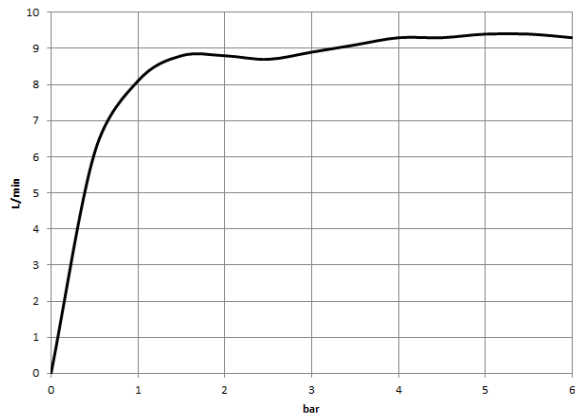

WATER CURVE Concealed body spray - Dark Chrome

IMO

36 514 979

- AQUAPRESSURE FLOW, max. flow rate 10 l/min (at 3 bar)
- water jet adjustable
- cover plate 120 x 60 mm
- 1/2" connection
- WRAS 2005004

Fits: IMO, LULU, MADISON, MEM, TARA, CL.1, LISSÉ, VAIA, META, CYO

Recommended miscellaneous

- Concealed wall elbow -** 35 085 970 90
- max. recess depth 163 mm
 - min. recess depth 90 mm

36 514 979

mm [inches]

Flow rate chart

Trajectory diagram

Certificates

LGA_29336.