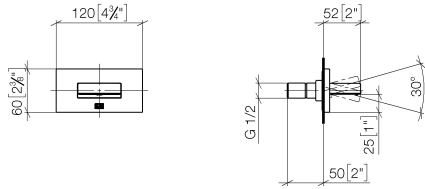

WATER CURVE Concealed body spray - Dark Chrome

IMO

36 514 979

- AQUAPRESSURE FLOW, max. flow rate 10 l/min (at 3 bar)
- water jet adjustable
- cover plate 120 x 60 mm
- 1/2" connection
- WRAS 2005004

Fits: IMO, LULU, MADISON, MEM, TARA, CL.1, LISSÉ, VAIA, META, CYO

Recommended miscellaneous

- Concealed wall elbow -** 35 085 970 90
- max. recess depth 163 mm
 - min. recess depth 90 mm

36 514 979

mm [inches]

Flow rate chart

Trajectory diagram

Certificates

LGA_29336.