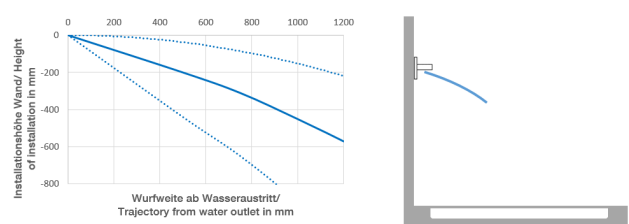

WATER CURVE Concealed body spray - Dark Chrome

IMO

36 514 979

- AQUAPRESSURE FLOW, max. flow rate 10 l/min (at 3 bar)
- water jet adjustable
- cover plate 120 x 60 mm
- 1/2" connection
- WRAS 2005004

Fits: IMO, LULU, MADISON, MEM, TARA, CL.1, LISSÉ, VAIA, META, CYO

Recommended miscellaneous

- Concealed wall elbow -** 35 085 970 90
- max. recess depth 163 mm
 - min. recess depth 90 mm

36 514 979

mm [inches]

Flow rate chart

Trajectory diagram

Certificates

LGA_29336.