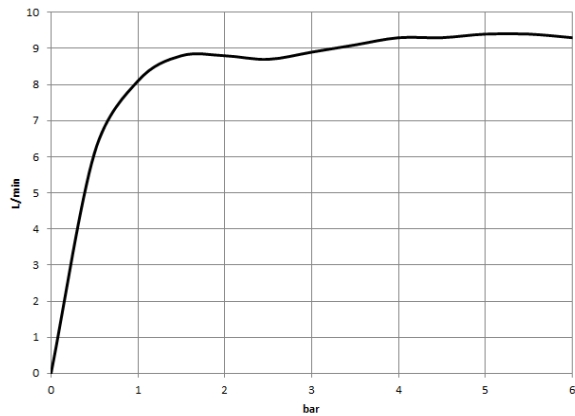

WATER CURVE Concealed body spray - Light Gold

IMO

36 514 979

- AQUAPRESSURE FLOW, max. flow rate 10 l/min (at 3 bar)
- water jet adjustable
- cover plate 120 x 60 mm
- 1/2" connection
- WRAS 2005004

Fits: IMO, LULU, MADISON, MEM, TARA, CL.1, LISSÉ, VAIA, META, CYO

Recommended miscellaneous

- | | | |
|---|-------------------------------|---------------|
|  | Concealed wall elbow - | 35 085 970 90 |
| | • min. recess depth 90 mm | |
| | • max. recess depth 163 mm | |

36 514 979

mm [inches]

Flow rate chart

Trajectory diagram

Certificates

LGA_29336.

36 514 979