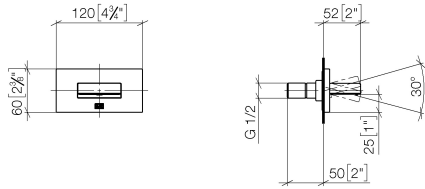

WATER CURVE Concealed body spray - Light Gold

IMO

36 514 979

- AQUAPRESSURE FLOW, max. flow rate 10 l/min (at 3 bar)
- water jet adjustable
- cover plate 120 x 60 mm
- 1/2" connection
- WRAS 2005004

Fits: IMO, LULU, MADISON, MEM, TARA, CL.1, LISSÉ, VAIA, META, CYO

Recommended miscellaneous

- | | | |
|---|-------------------------------|---------------|
|  | Concealed wall elbow - | 35 085 970 90 |
| | • min. recess depth 90 mm | |
| | • max. recess depth 163 mm | |

36 514 979

mm [inches]

Flow rate chart

Trajectory diagram

Certificates

LGA_29336.

36 514 979