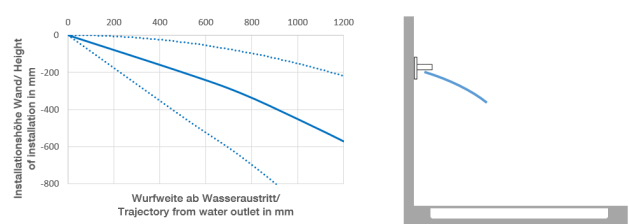

WATER CURVE Concealed body spray - Light Gold

IMO

36 514 979

- AQUAPRESSURE FLOW, max. flow rate 10 l/min (at 3 bar)
- water jet adjustable
- cover plate 120 x 60 mm
- 1/2" connection
- WRAS 2005004

Fits: IMO, LULU, MADISON, MEM, TARA, CL.1, LISSÉ, VAIA, META, CYO

Recommended miscellaneous

- | | | |
|---|-------------------------------|---------------|
|  | Concealed wall elbow - | 35 085 970 90 |
| | • min. recess depth 90 mm | |
| | • max. recess depth 163 mm | |

36 514 979

mm [inches]

Flow rate chart

Trajectory diagram

Certificates

LGA_29336.

36 514 979