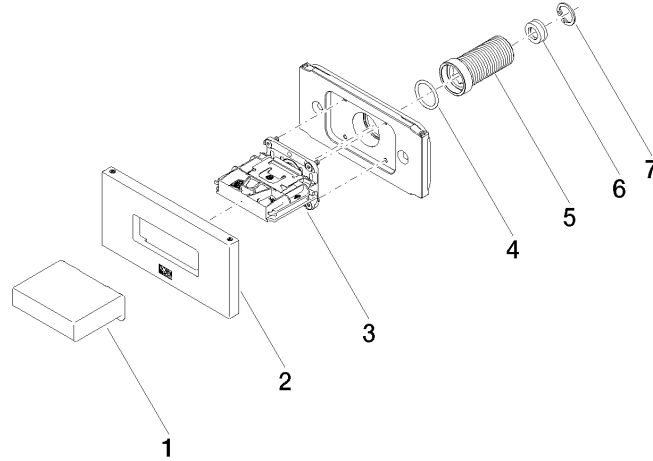

WATER CURVE Concealed body spray - Brushed Durabross (23kt Gold)

IMO

36 514 979

- AQUAPRESSURE FLOW, max. flow rate 10 l/min (at 3 bar)
- water jet adjustable
- cover plate 120 x 60 mm
- 1/2" connection
- WRAS 2005004

Recommended miscellaneous

- Concealed wall elbow -**
- max. recess depth 163 mm
 - min. recess depth 90 mm

35 085 970 90

36 514 979

mm [inches]

Flow rate chart

Trajectory diagram

Certificates

WRAS_2005004. LGA_29336.

36 514 979

Spare parts list

No.	Item Number	Name	Quantity used	Delivery time
1	09 17 01 230-28	casing	1	20
2	90 27 97 041 00-28	rosette	1	20
3	90 29 03 088 00 90	insert	1	2
4	90 14 10 010 00 90	seal	1	2
5	09 24 04 336 90	nipple	1	2
6	09 23 01 134 90	flow reducer	1	2
7	09 16 01 014 90	ring	1	2