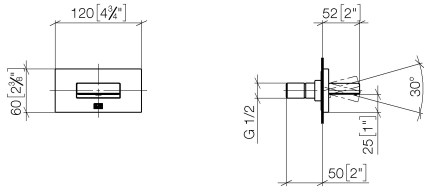

WATER CURVE Concealed body spray - Brushed Durabross (23kt Gold)

IMO

36 514 979

- AQUAPRESSURE FLOW, max. flow rate 10 l/min (at 3 bar)
- water jet adjustable
- cover plate 120 x 60 mm
- 1/2" connection
- WRAS 2005004

Recommended miscellaneous

- Concealed wall elbow -**
- max. recess depth 163 mm
 - min. recess depth 90 mm

35 085 970 90

36 514 979

mm [inches]

Flow rate chart

Trajectory diagram

Certificates

WRAS_2005004. LGA_29336.

36 514 979

Spare parts list

No.	Item Number	Name	Quantity used	Delivery time
1	09 17 01 230-28	casing	1	20
2	90 27 97 041 00-28	rosette	1	20
3	90 29 03 088 00 90	insert	1	2
4	90 14 10 010 00 90	seal	1	2
5	09 24 04 336 90	nipple	1	2
6	09 23 01 134 90	flow reducer	1	2
7	09 16 01 014 90	ring	1	2