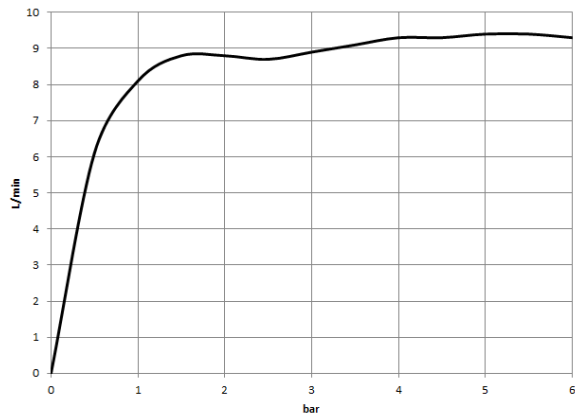

WATER CURVE Concealed body spray - Brushed Durabross (23kt Gold)

IMO

36 514 979

- AQUAPRESSURE FLOW, max. flow rate 10 l/min (at 3 bar)
- water jet adjustable
- cover plate 120 x 60 mm
- 1/2" connection
- WRAS 2005004

Recommended miscellaneous

- Concealed wall elbow -**
- max. recess depth 163 mm
 - min. recess depth 90 mm

35 085 970 90

36 514 979

mm [inches]

Flow rate chart

Trajectory diagram

Certificates