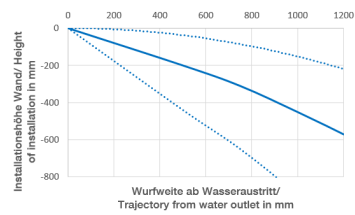

WATER CURVE Concealed body spray - Brushed Durabross (23kt Gold)

IMO

36 514 979

- AQUAPRESSURE FLOW, max. flow rate 10 l/min (at 3 bar)
- water jet adjustable
- cover plate 120 x 60 mm
- 1/2" connection
- WRAS 2005004

Recommended miscellaneous

- Concealed wall elbow -**
- max. recess depth 163 mm
 - min. recess depth 90 mm

35 085 970 90

36 514 979

mm [inches]

Flow rate chart

Trajectory diagram

Certificates