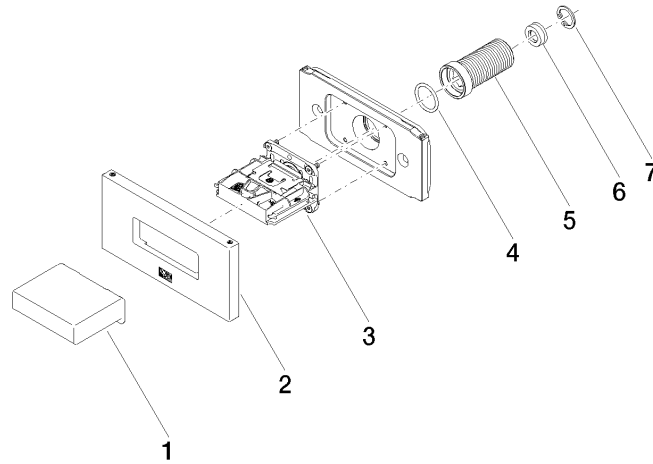

**Recommended miscellaneous**

- Concealed wall elbow -** 35 085 970 90
- max. recess depth 163 mm
  - min. recess depth 90 mm

36 514 979

mm [inches]

Flow rate chart

Trajectory diagram

Certificates

WRAS\_2005004. LGA\_29336.

### Spare parts list

No.	Item Number	Name	Quantity used	Delivery time
1	09 17 01 230-33	casing	1	30
2	90 27 97 041 00-33	rosette	1	30
3	90 29 03 088 00 90	insert	1	2
4	90 14 10 010 00 90	seal	1	2
5	09 24 04 336 90	nipple	1	2
6	09 23 01 134 90	flow reducer	1	2
7	09 16 01 014 90	ring	1	2