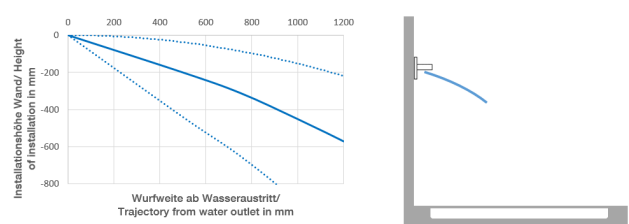

36 514 979

- AQUAPRESSURE FLOW, max. flow rate 10 l/min (at 3 bar)
- water jet adjustable
- cover plate 120 x 60 mm
- 1/2" connection
- WRAS 2005004

Fits: IMO, LULU, MADISON, MEM, TARA, CL.1, LISSÉ, VAIA, META, CYO

**Recommended miscellaneous**

- Concealed wall elbow -** 35 085 970 90
- max. recess depth 163 mm
  - min. recess depth 90 mm

36 514 979

mm [inches]

Flow rate chart

Trajectory diagram

Certificates

WRAS\_2005004. LGA\_29336.