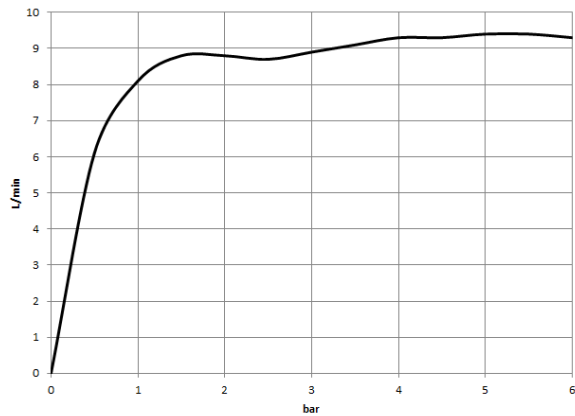

**Recommended miscellaneous**

- Concealed wall elbow -** 35 085 970 90
- max. recess depth 163 mm
  - min. recess depth 90 mm

36 514 979

mm [inches]

Flow rate chart

Trajectory diagram

Certificates

WRAS\_2005004. LGA\_29336.