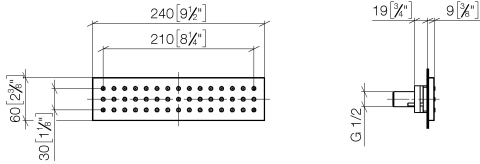

WATER BAR Concealed body spray FlowReduce - Brushed Durabronze (23kt Gold)

IMO

36 517 979

- HORIZONTAL RAIN, max. flow rate 6 l/min (at 3 bar)
- with anti-scale system
- cover plate 240 x 60 mm
- 1/2" connection
- This product can help a building meet the requirements of Green Building Rating Systems, e.g. LEED®, BREEAM®, DGNB

Fits: IMO, LULU, MADISON, MEM, TARA, CL.1, LISSÉ, VAIA, META, CYO

	Brushed Durabronze (23kt Gold)	36 517 979-28
	Chrome	36 517 979-00
	Brushed Platinum	36 517 979-06
	Platinum	36 517 979-08
	Dark Chrome	36 517 979-19
	Light Gold	36 517 979-26
	Brushed Light Gold	36 517 979-27
	Matte Black	36 517 979-33
	Brushed Bronze	36 517 979-42
	Brushed Champagne (22kt Gold)	36 517 979-46
	Champagne (22kt Gold)	36 517 979-47
	Brushed Chrome	36 517 979-93
	Brushed Dark Platinum	36 517 979-99

Required miscellaneous

- Concealed wall installation box - 35 206 970 90**
- max. recess depth 173 mm
 - min. recess depth 100 mm

36 517 979
mm [inches]

Flow rate chart

Trajectory diagram

Certificates

WRAS_1304001. LGA_19489.

36 517 979

WATER BAR Concealed body spray FlowReduce - Brushed Durabrass (23kt Gold)

IMO

36 517 979

Spare parts list

No.	Item Number	Name	Quantity used	Delivery time
1	09 11 02 137 90	holder	1	2
2	09 24 04 247 20 90	connection	1	2
3	09 11 02 138 90	plate	1	2
4	09 30 30 116 90	screw	4	2
5	09 16 01 016 90	ring	1	2
6	90 23 01 032 00 90	flow reducer	1	2
7	09 14 10 003 90	seal	1	2
8	09 24 04 248 90	nipple	1	2
9	09 14 10 042 90	seal	1	2
10	09 14 03 133 90	seal	1	2
11	09 11 02 135-28	base	1	-
Spare part can no longer be ordered, please order the replacement item				
12	09 17 97 058 90	holder	1	2
13	09 28 10 142 20 90	ring	2	2
14	09 12 01 076 90	insert	1	60
15	09 11 02 136-00	cover	1	60
16	09 30 30 163 90	screw	14	2
17	09 14 10 132 90	seal	2	2
18	09 24 04 249-28	nipple	2	-
Spare part can no longer be ordered, please order the replacement item				
19	09 30 30 164 90	screw	2	2
20	09 27 99 001-28	rosette	1	20
21	09 31 11 006 90	pin	2	2