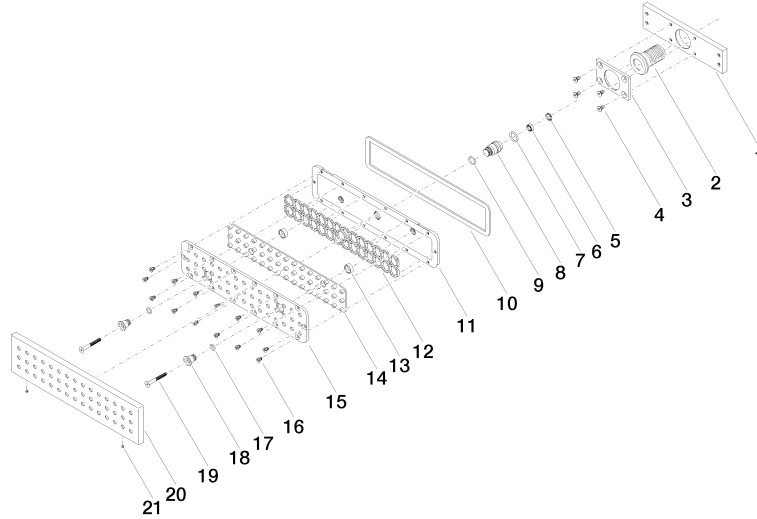

WATER BAR Concealed body spray FlowReduce - Brushed Durabronze (23kt Gold)

IMO

36 517 979

- HORIZONTAL RAIN, max. flow rate 6 l/min (at 3 bar)
- with anti-scale system
- cover plate 240 x 60 mm
- 1/2" connection
- This product can help a building meet the requirements of Green Building Rating Systems, e.g. LEED®, BREEAM®, DGNB

Required miscellaneous

- Concealed wall installation box - 35 206 970 90**
- max. recess depth 173 mm
 - min. recess depth 100 mm

36 517 979
mm [inches]

Flow rate chart

Trajectory diagram

Certificates

WRAS_1304001. LGA_19489.

36 517 979

WATER BAR Concealed body spray FlowReduce - Brushed Durabrass (23kt Gold)

IMO

36 517 979

Spare parts list

No.	Item Number	Name	Quantity used	Delivery time
1	09 11 02 137 90	holder	1	2
2	09 24 04 247 20 90	connection	1	2
3	09 11 02 138 90	plate	1	2
4	09 30 30 116 90	screw	4	2
5	09 16 01 016 90	ring	1	2
6	90 23 01 032 00 90	flow reducer	1	2
7	09 14 10 003 90	seal	1	2
8	09 24 04 248 90	nipple	1	2
9	09 14 10 042 90	seal	1	2
10	09 14 03 133 90	seal	1	2
11	09 11 02 135-28	base	1	-
Spare part can no longer be ordered, please order the replacement item				
12	09 17 97 058 90	holder	1	2
13	09 28 10 142 20 90	ring	2	2
14	09 12 01 076 90	insert	1	60
15	09 11 02 136-00	cover	1	60
16	09 30 30 163 90	screw	14	2
17	09 14 10 132 90	seal	2	2
18	09 24 04 249-28	nipple	2	-
Spare part can no longer be ordered, please order the replacement item				
19	09 30 30 164 90	screw	2	2
20	09 27 99 001-28	rosette	1	20
21	09 31 11 006 90	pin	2	2