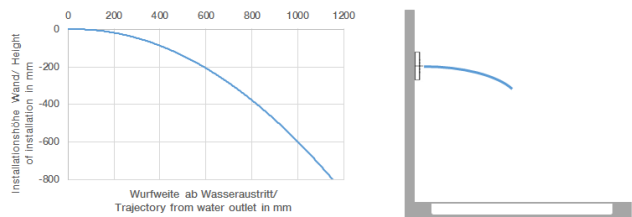

WATER BAR Concealed body spray FlowReduce - Brushed Durabronze (23kt Gold)

IMO

36 517 979

- HORIZONTAL RAIN, max. flow rate 6 l/min (at 3 bar)
- with anti-scale system
- cover plate 240 x 60 mm
- 1/2" connection
- This product can help a building meet the requirements of Green Building Rating Systems, e.g. LEED®, BREEAM®, DGNB

Required miscellaneous

- Concealed wall installation box - 35 206 970 90**
- max. recess depth 173 mm
 - min. recess depth 100 mm

36 517 979
mm [inches]

Flow rate chart

Trajectory diagram

Certificates

WRAS_1304001. LGA_19489.

36 517 979

WATER BAR Concealed body spray FlowReduce - Brushed Durabrass (23kt Gold)

IMO

36 517 979

Spare parts list

No.	Item Number	Name	Quantity used	Delivery time
1	09 11 02 137 90	holder	1	2
2	09 24 04 247 20 90	connection	1	2
3	09 11 02 138 90	plate	1	2
4	09 30 30 116 90	screw	4	2
5	09 16 01 016 90	ring	1	2
6	90 23 01 032 00 90	flow reducer	1	2
7	09 14 10 003 90	seal	1	2
8	09 24 04 248 90	nipple	1	2
9	09 14 10 042 90	seal	1	2
10	09 14 03 133 90	seal	1	2
11	09 11 02 135-28	base	1	-
Spare part can no longer be ordered, please order the replacement item				
12	09 17 97 058 90	holder	1	2
13	09 28 10 142 20 90	ring	2	2
14	09 12 01 076 90	insert	1	60
15	09 11 02 136-00	cover	1	60
16	09 30 30 163 90	screw	14	2
17	09 14 10 132 90	seal	2	2
18	09 24 04 249-28	nipple	2	-
Spare part can no longer be ordered, please order the replacement item				
19	09 30 30 164 90	screw	2	2
20	09 27 99 001-28	rosette	1	20
21	09 31 11 006 90	pin	2	2