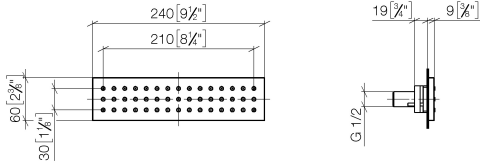

WATER BAR Concealed body spray FlowReduce - Brushed Champagne (22kt Gold)

IMO

36 517 979

- HORIZONTAL RAIN, max. flow rate 6 l/min (at 3 bar)
- with anti-scale system
- cover plate 240 x 60 mm
- 1/2" connection
- This product can help a building meet the requirements of Green Building Rating Systems, e.g. LEED®, BREEAM®, DGNB

Fits: IMO, LULU, MADISON, MEM, TARA, CL.1, LISSÉ, VAIA, META, CYO

	Brushed Champagne (22kt Gold)	36 517 979-46
	Chrome	36 517 979-00
	Brushed Platinum	36 517 979-06
	Platinum	36 517 979-08
	Dark Chrome	36 517 979-19
	Light Gold	36 517 979-26
	Brushed Light Gold	36 517 979-27
	Brushed Durabrass (23kt Gold)	36 517 979-28
	Matte Black	36 517 979-33
	Brushed Bronze	36 517 979-42
	Champagne (22kt Gold)	36 517 979-47
	Brushed Chrome	36 517 979-93
	Brushed Dark Platinum	36 517 979-99

Required miscellaneous

- Concealed wall installation box - 35 206 970 90**
- max. recess depth 173 mm
 - min. recess depth 100 mm

36 517 979
mm [inches]

Flow rate chart

Trajectory diagram

36 517 979