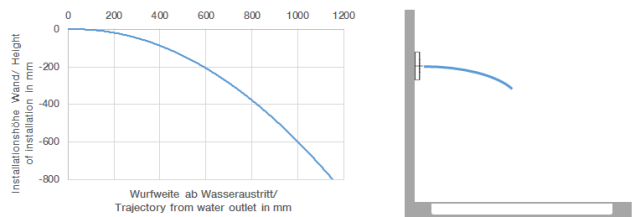

WATER BAR Concealed body spray FlowReduce - Brushed Champagne (22kt Gold)

IMO

36 517 979

- HORIZONTAL RAIN, max. flow rate 6 l/min (at 3 bar)
- with anti-scale system
- cover plate 240 x 60 mm
- 1/2" connection
- This product can help a building meet the requirements of Green Building Rating Systems, e.g. LEED®, BREEAM®, DGNB

Required miscellaneous

- Concealed wall installation box - 35 206 970 90**
- max. recess depth 173 mm
 - min. recess depth 100 mm

36 517 979
mm [inches]

Flow rate chart

Trajectory diagram

36 517 979