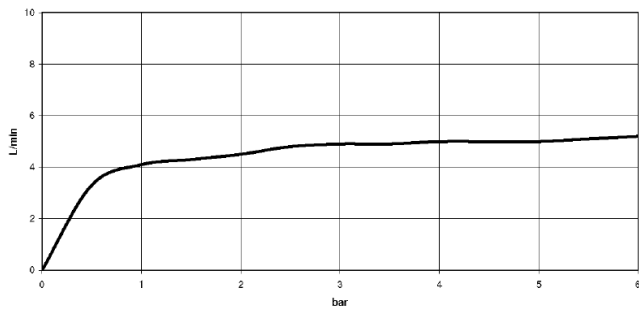

WATER BAR Concealed body spray FlowReduce - Brushed Champagne (22kt Gold)

IMO

36 517 979

- HORIZONTAL RAIN, max. flow rate 6 l/min (at 3 bar)
- with anti-scale system
- cover plate 240 x 60 mm
- 1/2" connection
- This product can help a building meet the requirements of Green Building Rating Systems, e.g. LEED®, BREEAM®, DGNB

Required miscellaneous

- Concealed wall installation box - 35 206 970 90**
- max. recess depth 173 mm
 - min. recess depth 100 mm

36 517 979
mm [inches]

Flow rate chart

Trajectory diagram

36 517 979