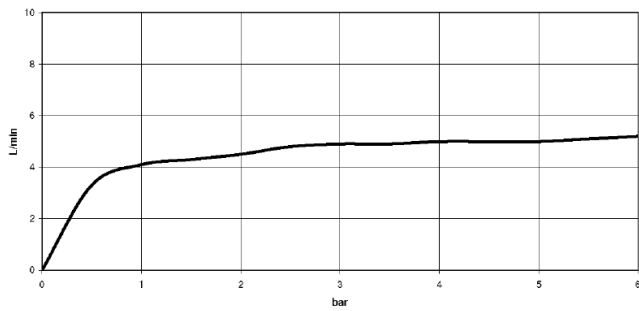

WATER BAR Concealed body spray FlowReduce - Champagne (22kt Gold)

IMO

36 517 979

- HORIZONTAL RAIN, max. flow rate 6 l/min (at 3 bar)
- with anti-scale system
- cover plate 240 x 60 mm
- 1/2" connection
- This product can help a building meet the requirements of Green Building Rating Systems, e.g. LEED®, BREEAM®, DGNB

Required miscellaneous

Concealed wall installation box - 35 206 970 90

- max. recess depth 173 mm
- min. recess depth 100 mm

36 517 979

mm [inches]

Flow rate chart

Trajectory diagram

36 517 979