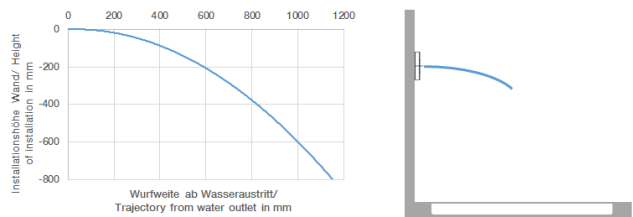

WATER BAR Concealed body spray FlowReduce - Champagne (22kt Gold)

IMO

36 517 979

- HORIZONTAL RAIN, max. flow rate 6 l/min (at 3 bar)
- with anti-scale system
- cover plate 240 x 60 mm
- 1/2" connection
- This product can help a building meet the requirements of Green Building Rating Systems, e.g. LEED®, BREEAM®, DGNB

Required miscellaneous

Concealed wall installation box - 35 206 970 90

- max. recess depth 173 mm
- min. recess depth 100 mm

36 517 979

mm [inches]

Flow rate chart

Trajectory diagram

36 517 979