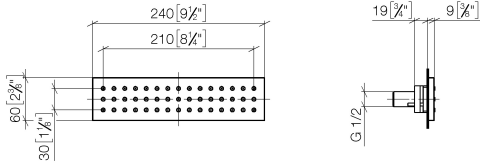

WATER BAR Concealed body spray FlowReduce - Champagne (22kt Gold)

IMO

36 517 979

- HORIZONTAL RAIN, max. flow rate 6 l/min (at 3 bar)
- with anti-scale system
- cover plate 240 x 60 mm
- 1/2" connection
- This product can help a building meet the requirements of Green Building Rating Systems, e.g. LEED®, BREEAM®, DGNB

Required miscellaneous

Concealed wall installation box - 35 206 970 90

- max. recess depth 173 mm
- min. recess depth 100 mm

36 517 979

mm [inches]

Flow rate chart

Trajectory diagram

36 517 979