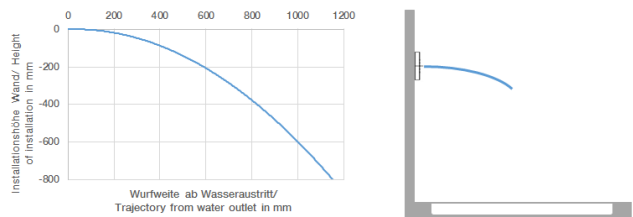

36 517 979

- HORIZONTAL RAIN, max. flow rate 6 l/min (at 3 bar)
- with anti-scale system
- cover plate 240 x 60 mm
- 1/2" connection
- This product can help a building meet the requirements of Green Building Rating Systems, e.g. LEED®, BREEAM®, DGNB

36 517 979

mm [inches]

**Flow rate chart**

**Trajectory diagram**

**Certificates**

WRAS\_1304001. LGA\_19489.

36 517 979

Parts for other  
finishes can be found  
here: [Chrome](#)