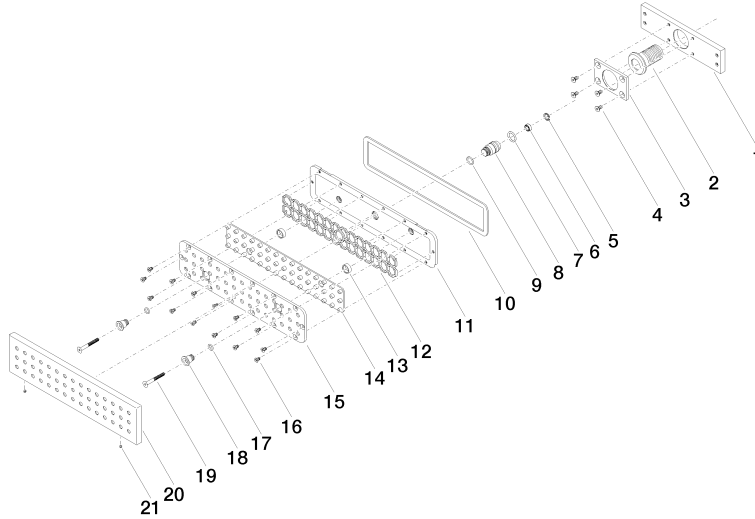

36 517 979

- HORIZONTAL RAIN, max. flow rate 6 l/min (at 3 bar)
- with anti-scale system
- cover plate 240 x 60 mm
- 1/2" connection
- This product can help a building meet the requirements of Green Building Rating Systems, e.g. LEED®, BREEAM®, DGNB

36 517 979

mm [inches]

**Flow rate chart**

**Trajectory diagram**

**Certificates**

WRAS\_1304001. LGA\_19489.

36 517 979

Parts for other  
finishes can be found  
here: [Chrome](#)

## Spare parts list

No.	Item Number	Name	Quantity used	Delivery time
1	09 11 02 137 90	holder	1	2
2	09 24 04 247 20 90	connection	1	2
3	09 11 02 138 90	plate	1	2
4	09 30 30 116 90	screw	4	2
5	09 16 01 016 90	ring	1	2
6	90 23 01 032 00 90	flow reducer	1	2
7	09 14 10 003 90	seal	1	2
8	09 24 04 248 90	nipple	1	2
9	09 14 10 042 90	seal	1	2
10	09 14 03 133 90	seal	1	2
11	09 11 02 135-93	base	1	-
Spare part can no longer be ordered, please order the replacement item				
12	09 17 97 058 90	holder	1	2
13	09 28 10 142 20 90	ring	2	2
14	09 12 01 076 90	insert	1	60
15	09 11 02 136-00	cover	1	60
16	09 30 30 163 90	screw	14	2
17	09 14 10 132 90	seal	2	2
18	09 24 04 249-93	nipple	2	-
Spare part can no longer be ordered, please order the replacement item				
19	09 30 30 164 90	screw	2	2
20	09 27 99 001-93	rosette	1	20
21	09 31 11 006 90	pin	2	2