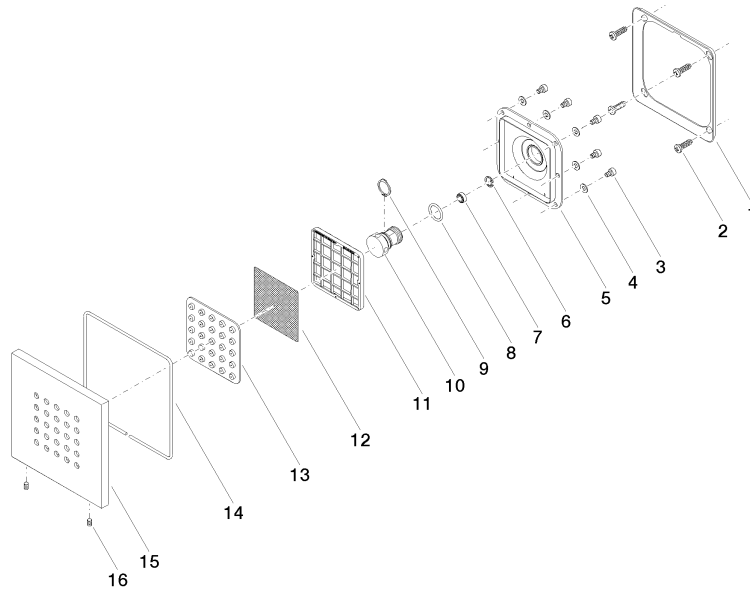

36 525 979

- HORIZONTAL RAIN, max. flow rate 9 l/min (at 3 bar)
- with anti-scale system
- cover plate 120 x 120 mm

Fits: IMO, LULU, MADISON, MEM, TARA, CL.1, LISSÉ, VAIA, META, CYO

	Matte Black	36 525 979-33
	Chrome	36 525 979-00
	Brushed Platinum	36 525 979-06
	Platinum	36 525 979-08
	Dark Chrome	36 525 979-19
	Light Gold	36 525 979-26
	Brushed Light Gold	36 525 979-27
	Brushed Durabronze (23kt Gold)	36 525 979-28
	Brushed Bronze	36 525 979-42
	Brushed Champagne (22kt Gold)	36 525 979-46
	Champagne (22kt Gold)	36 525 979-47
	Brushed Chrome	36 525 979-93
	Brushed Dark Platinum	36 525 979-99

Required miscellaneous

WATER POINTS Adapter plate - 12 305 970 90

Required miscellaneous

Concealed wall installation box - 35 205 970 90

- max. recess depth 110 mm
- min. recess depth 85 mm

36 525 979

mm [inches]

Flow rate chart

Certificates

LGA_38671.

36 525 979

Spare parts list

No.	Item Number	Name	Quantity used	Delivery time
1	09 28 01 024 90	holder	1	2
2	09 30 31 022 90	screw	4	2
3	09 30 30 031 90	screw	8	2
4	09 30 11 024 90	disc	8	2
5	09 12 12 205 90	base	1	2
6	09 16 01 016 90	ring	1	2
7	09 23 01 136 90	flow reducer	1	2
8	09 14 10 130 90	seal	1	2
9	09 16 01 017 90	ring	1	2
10	09 17 11 146 90	distributor	1	60
11	09 17 97 057 90	holder	1	2
12	09 29 30 043 90	insert	1	2
13	09 12 01 075 90	insert	1	2
14	09 14 03 117 90	seal	1	2
15	09 27 98 004-33	rosette	1	30
16	09 31 11 048 90	pin	2	2