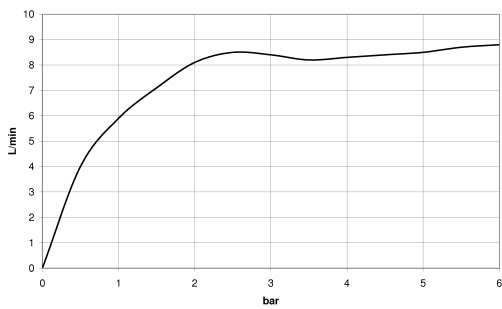

36 525 979

- HORIZONTAL RAIN, max. flow rate 9 l/min (at 3 bar)
- with anti-scale system
- cover plate 120 x 120 mm

Fits: IMO, LULU, MADISON, MEM, TARA, CL.1, LISSÉ, VAIA, META, CYO

	Brushed Bronze	36 525 979-42
	Chrome	36 525 979-00
	Brushed Platinum	36 525 979-06
	Platinum	36 525 979-08
	Dark Chrome	36 525 979-19
	Light Gold	36 525 979-26
	Brushed Light Gold	36 525 979-27
	Brushed Durabronze (23kt Gold)	36 525 979-28
	Matte Black	36 525 979-33
	Brushed Champagne (22kt Gold)	36 525 979-46
	Champagne (22kt Gold)	36 525 979-47
	Brushed Chrome	36 525 979-93
	Brushed Dark Platinum	36 525 979-99

Required miscellaneous

WATER POINTS Adapter plate - 12 305 970 90

Required miscellaneous

Concealed wall installation box - 35 205 970 90

- min. recess depth 85 mm
- max. recess depth 110 mm

36 525 979

mm [inches]

Flow rate chart

Certificates

LGA_38671.

36 525 979

Spare parts list

No.	Item Number	Name	Quantity used	Delivery time
1	09 28 01 024 90	holder	1	2
2	09 30 31 022 90	screw	4	2
3	09 30 30 031 90	screw	8	2
4	09 30 11 024 90	disc	8	2
5	09 12 12 205 90	base	1	2
6	09 16 01 016 90	ring	1	2
7	09 23 01 136 90	flow reducer	1	2
8	09 14 10 130 90	seal	1	2
9	09 16 01 017 90	ring	1	2
10	09 17 11 146 90	distributor	1	60
11	09 17 97 057 90	holder	1	2
12	09 29 30 043 90	insert	1	2
13	09 12 01 075 90	insert	1	2
14	09 14 03 117 90	seal	1	2
15	09 27 98 004-42	rosette	1	60
16	09 31 11 048 90	pin	2	2