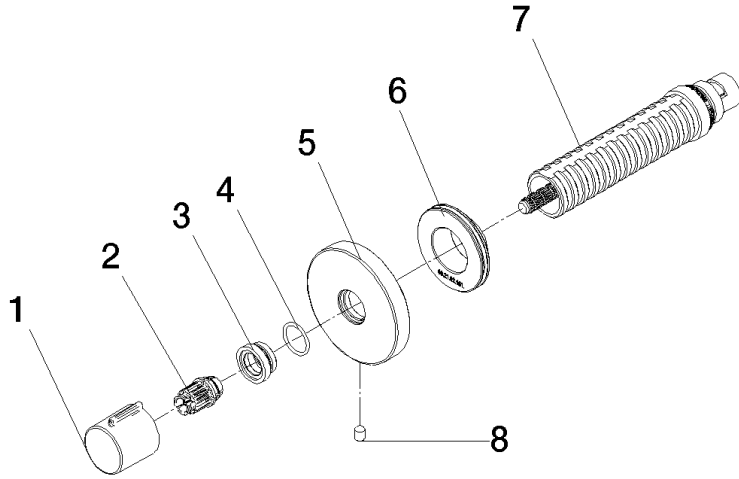

META Wall valve clockwise closing 1/2" - Brushed Champagne (22kt Gold)

META

36 607 660

- rosette Ø 60 mm
- head part with cut-to-length spindle and sleeve

	Brushed Champagne (22kt Gold)	36 607 660-46
	Chrome	36 607 660-00
	Brushed Platinum	36 607 660-06
	Dark Chrome	36 607 660-19
	Light Gold	36 607 660-26
	Brushed Light Gold	36 607 660-27
	Matte Black	36 607 660-33
	Brushed Bronze	36 607 660-42
	Champagne (22kt Gold)	36 607 660-47
	Brushed Chrome	36 607 660-93
	Brushed Dark Platinum	36 607 660-99

Required miscellaneous

- Wall valve 1/2" -** 35 607 970 90
- min. recess depth 75 mm
 - max. recess depth 145 mm

36 607 660

Codes & Standards

DIN 4109

ISO 3822

Ü-Zeichen

Certificates

LGA_38

META Wall valve clockwise closing 1/2" - Brushed Champagne (22kt Gold)

META

36 607 660

Spare parts list