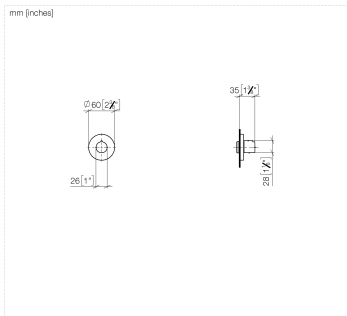

META Wall valve clockwise closing 1/2" - Brushed Champagne (22kt Gold)

META

36 607 660

- rosette Ø 60 mm
- head part with cut-to-length spindle and sleeve

	Brushed Champagne (22kt Gold)	36 607 660-46
	Chrome	36 607 660-00
	Brushed Platinum	36 607 660-06
	Dark Chrome	36 607 660-19
	Light Gold	36 607 660-26
	Brushed Light Gold	36 607 660-27
	Matte Black	36 607 660-33
	Brushed Bronze	36 607 660-42
	Champagne (22kt Gold)	36 607 660-47
	Brushed Chrome	36 607 660-93
	Brushed Dark Platinum	36 607 660-99

Required miscellaneous

- Wall valve 1/2" -** 35 607 970 90
- min. recess depth 75 mm
 - max. recess depth 145 mm

36 607 660

Codes & Standards

DIN 4109

ISO 3822

Ü-Zeichen

Certificates

LGA_38

META Wall valve clockwise closing 1/2" - Brushed Champagne (22kt Gold)

META

36 607 660

Spare parts list