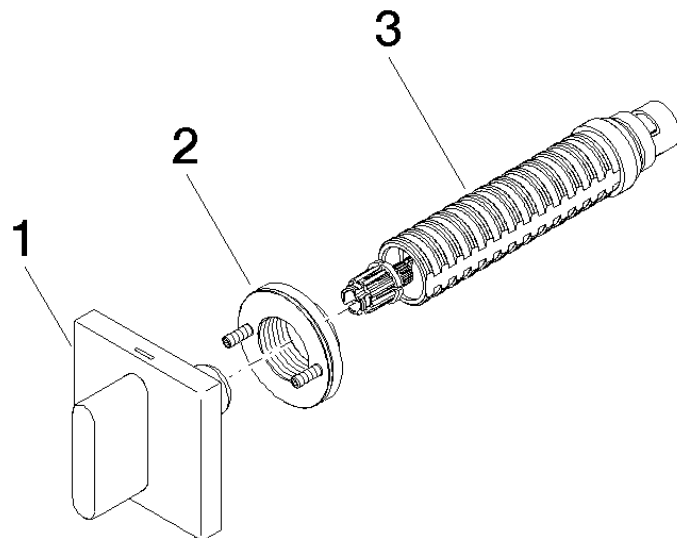

CL.1 Wall valve clockwise closing cold 1/2" - Brushed Champagne (22kt Gold)

CL.1

36 607 706

- rosette 60 x 60 mm
- with cold marking
- head part with cut-to-length spindle and sleeve

	Brushed Champagne (22kt Gold)	36 607 706-46
	Chrome	36 607 706-00
	Brushed Platinum	36 607 706-06
	Dark Chrome	36 607 706-19
	Champagne (22kt Gold)	36 607 706-47
	Brushed Dark Platinum	36 607 706-99

Required miscellaneous

- Wall valve 1/2" -** 35 607 970 90
- max. recess depth 150 mm
 - min. recess depth 105 mm

36 607 706

mm [inches]

Certificates

LGA_29931.

WRAS_2010066.

36 607 706

Spare parts list

No.	Item Number	Name	Quantity used	Delivery time
1	90 20 70 051 02-46	handle (cold)	1	30
2	90 21 02 108 00 90	disc	1	2
3	90 90 03 143 00 90	top	1	2