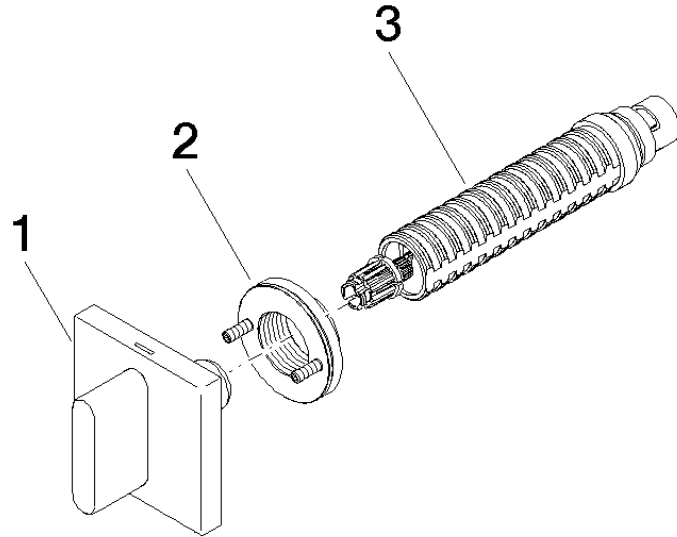

CL.1 Wall valve clockwise closing cold 1/2" - Champagne (22kt Gold)

CL.1

36 607 706

- rosette 60 x 60 mm
- with cold marking
- head part with cut-to-length spindle and sleeve

	Champagne (22kt Gold)	36 607 706-47
	Chrome	36 607 706-00
	Brushed Platinum	36 607 706-06
	Dark Chrome	36 607 706-19
	Brushed Champagne (22kt Gold)	36 607 706-46
	Brushed Dark Platinum	36 607 706-99

Required miscellaneous

- Wall valve 1/2" -** 35 607 970 90
- max. recess depth 150 mm
 - min. recess depth 105 mm

36 607 706

mm [inches]

Certificates

LGA_29931.

WRAS_2010066.

36 607 706

Spare parts list

No.	Item Number	Name	Quantity used	Delivery time
1	90 20 70 051 02-47	handle (cold)	1	30
2	90 21 02 108 00 90	disc	1	2
3	90 90 03 143 00 90	top	1	2