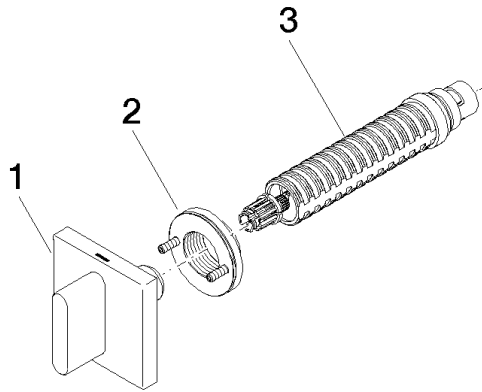

36 607 707
Parts for other
finishes can be found
here: Chrome

Spare parts list

No.	Item Number	Name	Quantity used	Delivery time
1	90 20 70 051 03-46	handle (hot)	1	30
2	90 21 02 108 00 90	disc	1	2
3	90 90 03 142 00 90	top	1	2