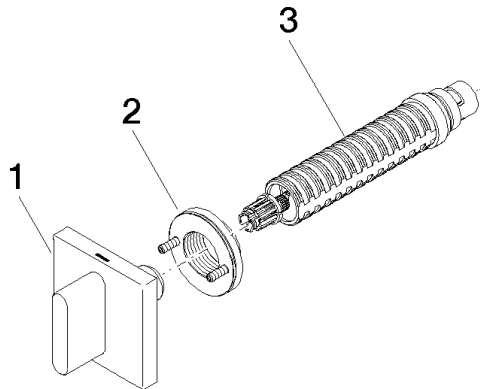

CL.1 Wall valve anti-clockwise closing hot 1/2" - Champagne (22kt Gold)

CL.1

36 607 707

- rosette 60 x 60 mm
- with hot marking
- head part with cut-to-length spindle and sleeve

	Champagne (22kt Gold)	36 607 707-47
	Chrome	36 607 707-00
	Brushed Platinum	36 607 707-06
	Dark Chrome	36 607 707-19
	Brushed Champagne (22kt Gold)	36 607 707-46
	Brushed Dark Platinum	36 607 707-99

36 607 707

mm [inches]

Certificates

LGA_29931.

WRAS_2010066.

36 607 707

Parts for other finishes can be found here: [Chrome](#)

Spare parts list

No.	Item Number	Name	Quantity used	Delivery time
1	90 20 70 051 03-47	handle (hot)	1	30
2	90 21 02 108 00 90	disc	1	2
3	90 90 03 142 00 90	top	1	2