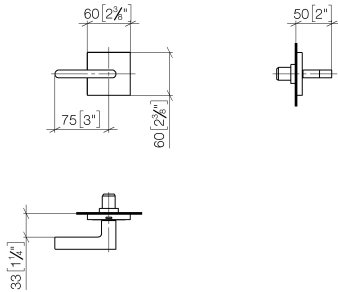

Wall valve anti-clockwise closing hot 1/2" - Brushed Durabron (23kt Gold)

CL.1

36 607 717

- rosette 60 x 60 mm
- with hot marking
- head part with cut-to-length spindle and sleeve

Fits: CL.1, CYO

	Brushed Durabron (23kt Gold)	36 607 717-28
	Chrome	36 607 717-00
	Brushed Platinum	36 607 717-06
	Brushed Champagne (22kt Gold)	36 607 717-46
	Champagne (22kt Gold)	36 607 717-47
	Brushed Dark Platinum	36 607 717-99

Required miscellaneous

- Wall valve 1/2" -** 35 607 970 90
- max. recess depth 150 mm
  - min. recess depth 105 mm

36 607 717

mm [inches]

Certificates

DVGW\_DW-  
6501DN0116.

LGA\_29931.

WRAS\_2010066.

### Spare parts list

No.	Item Number	Name	Quantity used	Delivery time
1	90 20 70 057 05-28	handle ( hot )	1	20
2	90 21 02 108 00 90	disc	1	2
3	90 90 03 142 00 90	top	1	2