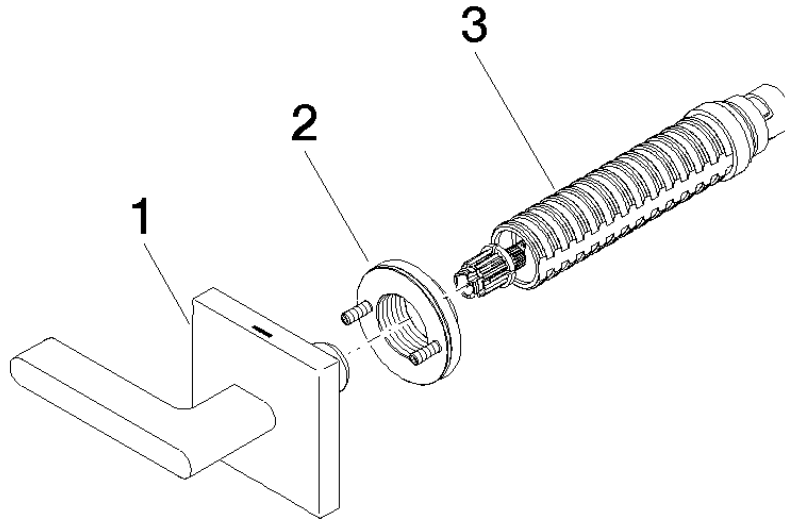

Wall valve anti-clockwise closing hot 1/2" - Brushed Durabron (23kt Gold)

CL.1

36 607 717

- rosette 60 x 60 mm
- with hot marking
- head part with cut-to-length spindle and sleeve

Fits: CL.1, CYO

	Brushed Durabron (23kt Gold)	36 607 717-28
	Chrome	36 607 717-00
	Brushed Platinum	36 607 717-06
	Brushed Champagne (22kt Gold)	36 607 717-46
	Champagne (22kt Gold)	36 607 717-47
	Brushed Dark Platinum	36 607 717-99

Required miscellaneous

- Wall valve 1/2" -** 35 607 970 90
- max. recess depth 150 mm
  - min. recess depth 105 mm

36 607 717

mm [inches]

Certificates

DVGW\_DW-  
6501DN0116.

LGA\_29931.

WRAS\_2010066.

### Spare parts list

No.	Item Number	Name	Quantity used	Delivery time
1	90 20 70 057 05-28	handle ( hot )	1	20
2	90 21 02 108 00 90	disc	1	2
3	90 90 03 142 00 90	top	1	2