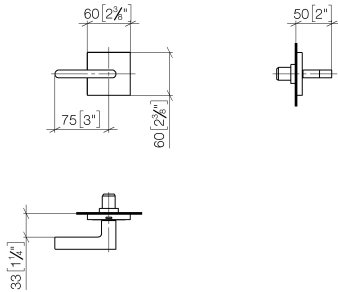

Wall valve anti-clockwise closing hot 1/2" - Brushed Champagne (22kt Gold)

CL.1

36 607 717

- rosette 60 x 60 mm
- with hot marking
- head part with cut-to-length spindle and sleeve

Fits: CL.1, CYO

	Brushed Champagne (22kt Gold)	36 607 717-46
	Chrome	36 607 717-00
	Brushed Platinum	36 607 717-06
	Brushed Durabass (23kt Gold)	36 607 717-28
	Champagne (22kt Gold)	36 607 717-47
	Brushed Dark Platinum	36 607 717-99

36 607 717

mm [inches]

Certificates

DVGW_DW-
6501DN0116.

LGA_29931.

WRAS_2010066.

36 607 717

Parts for other finishes can be found here: [Chrome](#)

Spare parts list

No.	Item Number	Name	Quantity used	Delivery time
1	90 20 70 057 05-46	handle (hot)	1	30
2	90 21 02 108 00 90	disc	1	2
3	90 90 03 142 00 90	top	1	2