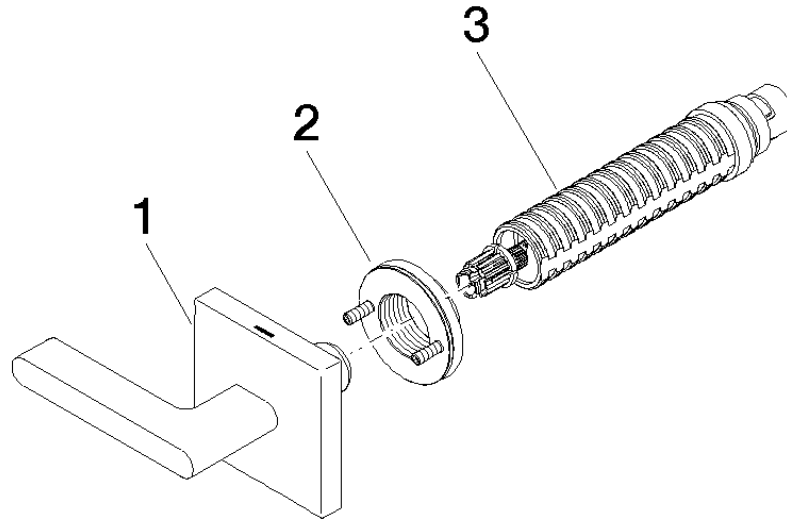

Wall valve anti-clockwise closing hot 1/2" - Brushed Champagne (22kt Gold)

CL.1

36 607 717

- rosette 60 x 60 mm
- with hot marking
- head part with cut-to-length spindle and sleeve

Fits: CL.1, CYO

	Brushed Champagne (22kt Gold)	36 607 717-46
	Chrome	36 607 717-00
	Brushed Platinum	36 607 717-06
	Brushed Durabass (23kt Gold)	36 607 717-28
	Champagne (22kt Gold)	36 607 717-47
	Brushed Dark Platinum	36 607 717-99

36 607 717

mm [inches]

Certificates

DVGW_DW-
6501DN0116.

LGA_29931.

WRAS_2010066.

36 607 717

Parts for other finishes can be found here: [Chrome](#)

Spare parts list

No.	Item Number	Name	Quantity used	Delivery time
1	90 20 70 057 05-46	handle (hot)	1	30
2	90 21 02 108 00 90	disc	1	2
3	90 90 03 142 00 90	top	1	2