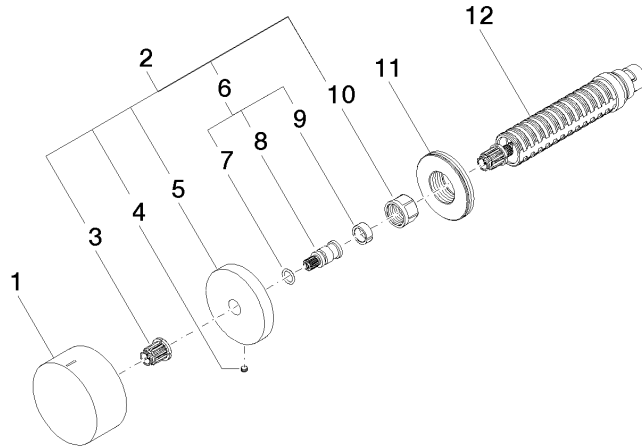

Wall valve clockwise closing cold 1/2" - Brushed Champagne (22kt Gold)

CL.1

36 607 741

- without rosette
- handle Ø 60mm
- with cold marking
- head part with cut-to-length spindle and sleeve

Fits: CL.1, CYO

Required miscellaneous

	<p>Wall valve 1/2" - 35 607 970 90</p> <ul style="list-style-type: none"> •min. recess depth 85 mm •max. recess depth 145 mm
---	---

36 607 741

mm [inches]

Certificates

DVGW_DW-
6501DN0116.

LGA_38107.

LGA_29931.

WRAS_2010066.

36 607 741

Spare parts list

No.	Item Number	Name	Quantity used	Delivery time
1	09 20 74 020-46	handle (cold)	1	-
Spare part can no longer be ordered, please order the replacement item				
2	04 27 74 004 00-46	rosette	1	60
3	90 12 12 002 00 90	fixing cap	1	2
4	09 31 11 055 90	pin	1	2
5	09 27 74 004-46	rosette	1	60
6	04 29 06 020 00-00	spindle	1	10
7	90 14 10 060 00 90	seal	1	2
8	09 29 06 020-46	spindle	1	-
Spare part can no longer be ordered, please order the replacement item				
9	90 14 15 020 03 90	ring	1	2
10	90 23 30 023 00 90	nut	1	2
11	09 30 01 107 90	sleeve	1	2
12	90 90 03 143 00 90	top	1	2