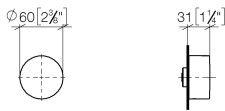

Wall valve clockwise closing cold 1/2" - Brushed Champagne (22kt Gold)

CL.1

36 607 741

- without rosette
- handle Ø 60mm
- with cold marking
- head part with cut-to-length spindle and sleeve

Fits: CL.1, CYO

Required miscellaneous

	<p>Wall valve 1/2" - 35 607 970 90</p> <ul style="list-style-type: none"> •min. recess depth 85 mm •max. recess depth 145 mm
---	---

36 607 741

mm [inches]

Certificates

DVGW_DW-
6501DN0116.

LGA_38107.

LGA_29931.

WRAS_2010066.

36 607 741

Spare parts list

No.	Item Number	Name	Quantity used	Delivery time
1	09 20 74 020-46	handle (cold)	1	-
Spare part can no longer be ordered, please order the replacement item				
2	04 27 74 004 00-46	rosette	1	60
3	90 12 12 002 00 90	fixing cap	1	2
4	09 31 11 055 90	pin	1	2
5	09 27 74 004-46	rosette	1	60
6	04 29 06 020 00-00	spindle	1	10
7	90 14 10 060 00 90	seal	1	2
8	09 29 06 020-46	spindle	1	-
Spare part can no longer be ordered, please order the replacement item				
9	90 14 15 020 03 90	ring	1	2
10	90 23 30 023 00 90	nut	1	2
11	09 30 01 107 90	sleeve	1	2
12	90 90 03 143 00 90	top	1	2