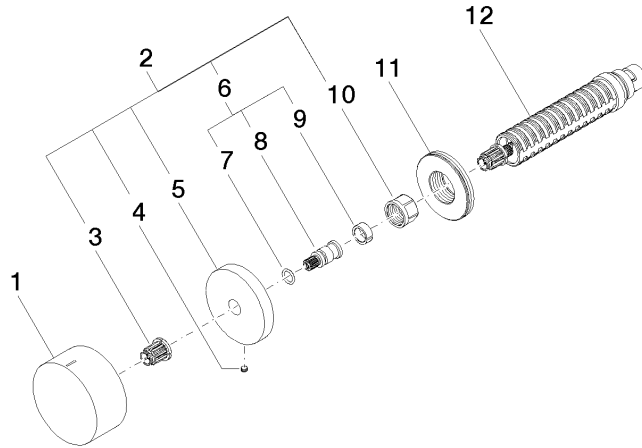

Wall valve clockwise closing cold 1/2" - Champagne (22kt Gold)

CL.1

36 607 741

- without rosette
- handle Ø 60mm
- with cold marking
- head part with cut-to-length spindle and sleeve

Fits: CL.1, CYO

	Champagne (22kt Gold)	36 607 741-47
	Chrome	36 607 741-00
	Brushed Platinum	36 607 741-06
	Dark Chrome	36 607 741-19
	Brushed Durabronze (23kt Gold)	36 607 741-28
	Matte Black	36 607 741-33
	Brushed Champagne (22kt Gold)	36 607 741-46
	Brushed Dark Platinum	36 607 741-99

Required miscellaneous

- Wall valve 1/2" -** 35 607 970 90
- max. recess depth 145 mm
 - min. recess depth 85 mm

36 607 741

mm [inches]

Certificates

LGA_38107.

LGA_29931.

WRAS_2010066.

36 607 741

Spare parts list

No.	Item Number	Name	Quantity used	Delivery time
1	09 20 74 020-47	handle (cold)	1	60
2	04 27 74 004 00-47	rosette	1	60
3	90 12 12 002 00 90	fixing cap	1	2
4	09 31 11 055 90	pin	1	2
5	09 27 74 004-47	rosette	1	60
6	04 29 06 020 00-00	spindle	1	10
7	90 14 10 060 00 90	seal	1	2
8	09 29 06 020-47	spindle	1	-
Spare part can no longer be ordered, please order the replacement item				
9	90 14 15 020 03 90	ring	1	2
10	90 23 30 023 00 90	nut	1	2
11	09 30 01 107 90	sleeve	1	2
12	90 90 03 143 00 90	top	1	2