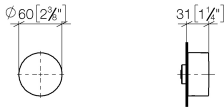

Wall valve clockwise closing cold 1/2" - Champagne (22kt Gold)

CL.1

36 607 741

- without rosette
- handle Ø 60mm
- with cold marking
- head part with cut-to-length spindle and sleeve

Fits: CL.1, CYO

	Champagne (22kt Gold)	36 607 741-47
	Chrome	36 607 741-00
	Brushed Platinum	36 607 741-06
	Dark Chrome	36 607 741-19
	Brushed Durabronze (23kt Gold)	36 607 741-28
	Matte Black	36 607 741-33
	Brushed Champagne (22kt Gold)	36 607 741-46
	Brushed Dark Platinum	36 607 741-99

Required miscellaneous

- Wall valve 1/2" -** 35 607 970 90
- max. recess depth 145 mm
 - min. recess depth 85 mm

36 607 741

mm [inches]

Certificates

LGA_38107.

LGA_29931.

WRAS_2010066.

36 607 741

Spare parts list

No.	Item Number	Name	Quantity used	Delivery time
1	09 20 74 020-47	handle (cold)	1	60
2	04 27 74 004 00-47	rosette	1	60
3	90 12 12 002 00 90	fixing cap	1	2
4	09 31 11 055 90	pin	1	2
5	09 27 74 004-47	rosette	1	60
6	04 29 06 020 00-00	spindle	1	10
7	90 14 10 060 00 90	seal	1	2
8	09 29 06 020-47	spindle	1	-
Spare part can no longer be ordered, please order the replacement item				
9	90 14 15 020 03 90	ring	1	2
10	90 23 30 023 00 90	nut	1	2
11	09 30 01 107 90	sleeve	1	2
12	90 90 03 143 00 90	top	1	2