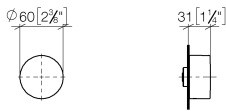

Wall valve anti-clockwise closing hot 1/2" - Brushed Champagne (22kt Gold)

CL.1

36 607 742

- without rosette
- handle Ø 60mm
- with hot marking
- head part with cut-to-length spindle and sleeve

Fits: CL.1, CYO

Wall valve anti-clockwise closing hot 1/2" - Brushed Champagne (22kt Gold)

CL.1

36 607 742

mm [inches]

Certificates

LGA\_38107.

LGA\_29931.

WRAS\_2010066.