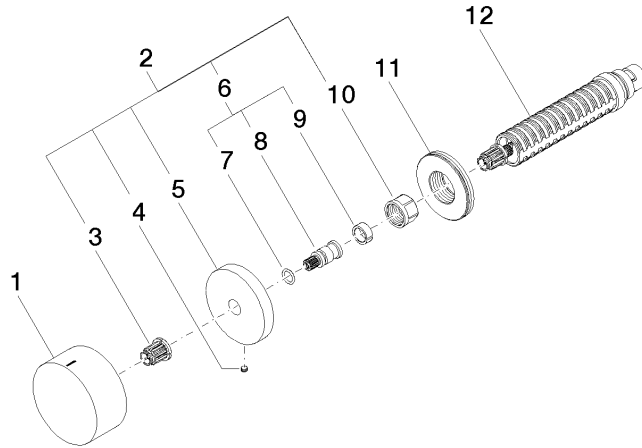

Wall valve anti-clockwise closing hot 1/2" - Brushed Champagne (22kt Gold)

CL.1

36 607 742

- without rosette
- handle Ø 60mm
- with hot marking
- head part with cut-to-length spindle and sleeve

Fits: CL.1, CYO

Wall valve anti-clockwise closing hot 1/2" - Brushed Champagne (22kt Gold)

CL.1

36 607 742

mm [inches]

Certificates

LGA\_38107.

LGA\_29931.

WRAS\_2010066.

### Spare parts list

No.	Item Number	Name	Quantity used	Delivery time
1	09 20 74 021-46	handle ( hot )	1	60
2	04 27 74 004 00-46	rosette	1	60
3	90 12 12 002 00 90	fixing cap	1	2
4	09 31 11 055 90	pin	1	2
5	09 27 74 004-46	rosette	1	60
6	04 29 06 020 00-00	spindle	1	10
7	90 14 10 060 00 90	seal	1	2
8	09 29 06 020-46	spindle	1	-
Spare part can no longer be ordered, please order the replacement item				
9	90 14 15 020 03 90	ring	1	2
10	90 23 30 023 00 90	nut	1	2
11	09 30 01 107 90	sleeve	1	2
12	90 90 03 142 00 90	top	1	2