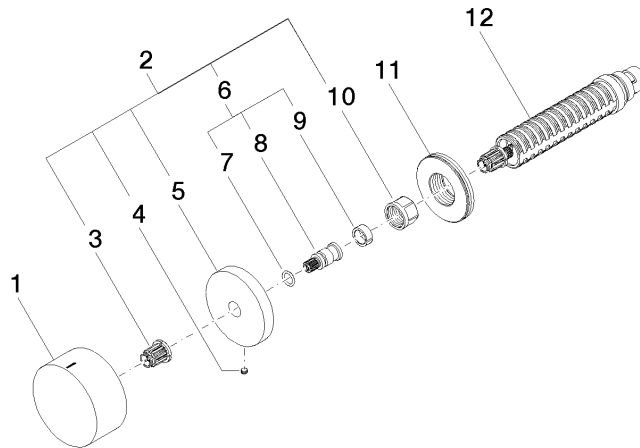

36 607 742

- without rosette
- handle Ø 60mm
- with hot marking
- head part with cut-to-length spindle and sleeve

Fits: CL.1, CYO

	Champagne (22kt Gold)	36 607 742-47
	Chrome	36 607 742-00
	Brushed Platinum	36 607 742-06
	Dark Chrome	36 607 742-19
	Brushed Durabronze (23kt Gold)	36 607 742-28
	Matte Black	36 607 742-33
	Brushed Champagne (22kt Gold)	36 607 742-46
	Brushed Dark Platinum	36 607 742-99

36 607 742

mm [inches]

Certificates

LGA_38107.

LGA_29931.

WRAS_2010066.

36 607 742

Parts for other finishes can be found here: [Chrome](#)

Spare parts list

No.	Item Number	Name	Quantity used	Delivery time
1	09 20 74 021-47	handle (hot)	1	60
2	04 27 74 004 00-47	rosette	1	60
3	90 12 12 002 00 90	fixing cap	1	2
4	09 31 11 055 90	pin	1	2
5	09 27 74 004-47	rosette	1	60
6	04 29 06 020 00-00	spindle	1	10
7	90 14 10 060 00 90	seal	1	2
8	09 29 06 020-47	spindle	1	-
Spare part can no longer be ordered, please order the replacement item				
9	90 14 15 020 03 90	ring	1	2
10	90 23 30 023 00 90	nut	1	2
11	09 30 01 107 90	sleeve	1	2
12	90 90 03 142 00 90	top	1	2