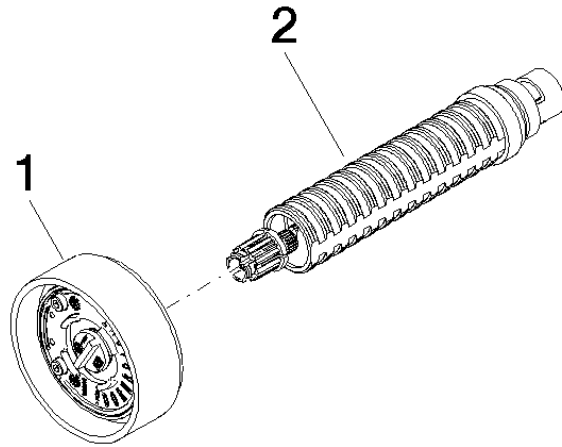

36 607 811

- without rosette
- handle Ø 60mm
- head part with cut-to-length spindle and sleeve

NOTE: The handle inserts must be ordered separately from the fittings!

	Dark Chrome	36 607 811-19
	Chrome	36 607 811-00
	Brushed Platinum	36 607 811-06
	Brushed Durabronze (23kt Gold)	36 607 811-28
	Platinum / Brushed Platinum	36 607 811-36
	Durabronze / Brushed Durabronze (23kt Gold)	36 607 811-38
	Brushed Bronze	36 607 811-42
	Brushed Dark Platinum	36 607 811-99

CYO Wall valve clockwise closing 1/2" - Dark Chrome

CYO

36 607 811

mm [inches]

36 607 811

Parts for other
finishes can be found
here: [Chrome](#)

CYO Wall valve clockwise closing 1/2" - Dark Chrome

CYO