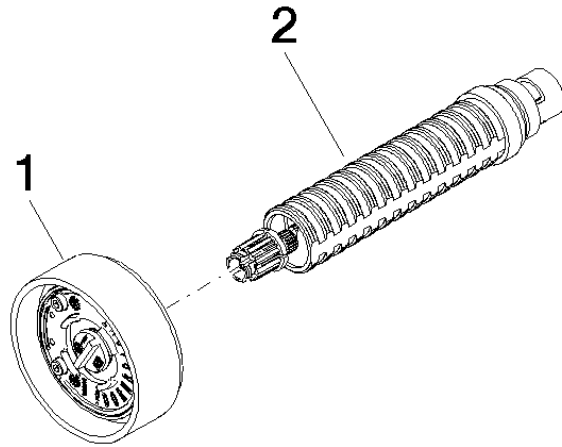

36 607 811

- without rosette
- handle Ø 60mm
- head part with cut-to-length spindle and sleeve

NOTE: The handle inserts must be ordered separately from the fittings!

	Brushed Durabronz (23kt Gold)	36 607 811-28
	Chrome	36 607 811-00
	Brushed Platinum	36 607 811-06
	Dark Chrome	36 607 811-19
	Platinum / Brushed Platinum	36 607 811-36
	Durabronz / Brushed Durabronz (23kt Gold)	36 607 811-38
	Brushed Bronze	36 607 811-42
	Brushed Dark Platinum	36 607 811-99

CYO Wall valve clockwise closing 1/2" - Brushed Durabronz (23kt Gold)

CYO

36 607 811

mm [inches]

Codes & Standards

DIN 4109

ISO 3822

Ü-Zeichen

Certificates

LGA_38

36 607 811

Parts for other
finishes can be found
here: [Chrome](#)

CYO Wall valve clockwise closing 1/2" - Brushed Durabrass (23kt Gold)

CYO

36 607 811

Spare parts list