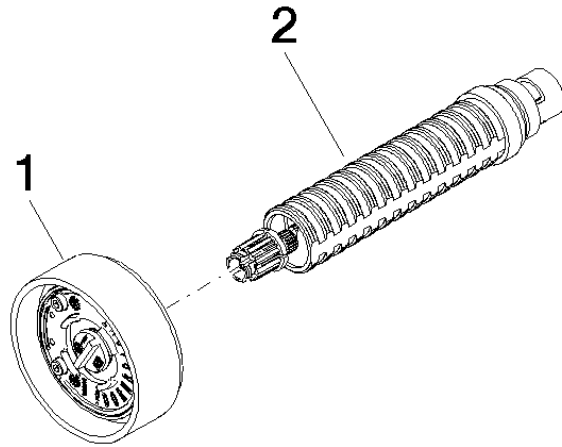

36 607 811

- without rosette
- handle Ø 60mm
- head part with cut-to-length spindle and sleeve

NOTE: The handle inserts must be ordered separately from the fittings!

	Platinum / Brushed Platinum	36 607 811-36
	Chrome	36 607 811-00
	Brushed Platinum	36 607 811-06
	Dark Chrome	36 607 811-19
	Brushed Durabronze (23kt Gold)	36 607 811-28
	Durabronze / Brushed Durabronze (23kt Gold)	36 607 811-38
	Brushed Bronze	36 607 811-42
	Brushed Dark Platinum	36 607 811-99

# CYO Wall valve clockwise closing 1/2" - Platinum / Brushed Platinum

CYO

36 607 811

mm [inches]

## Certificates

LGA\_38

36 607 811

Parts for other  
finishes can be found  
here: [Chrome](#)

CYO Wall valve clockwise closing 1/2" - Platinum / Brushed Platinum

CYO

36 607 811

**Spare parts list**