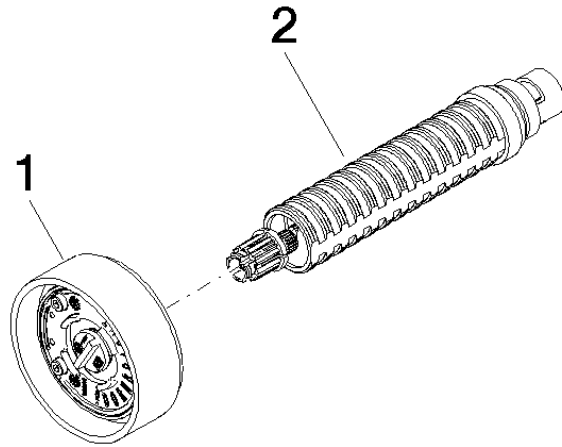

36 607 811

- without rosette
- handle Ø 60mm
- head part with cut-to-length spindle and sleeve

NOTE: The handle inserts must be ordered separately from the fittings!

	Brushed Bronze	36 607 811-42
	Chrome	36 607 811-00
	Brushed Platinum	36 607 811-06
	Dark Chrome	36 607 811-19
	Brushed Durabronze (23kt Gold)	36 607 811-28
	Platinum / Brushed Platinum	36 607 811-36
	Durabronze / Brushed Durabronze (23kt Gold)	36 607 811-38
	Brushed Dark Platinum	36 607 811-99

CYO Wall valve clockwise closing 1/2" - Brushed Bronze

CYO

36 607 811

mm [inches]

36 607 811

Parts for other
finishes can be found
here: [Chrome](#)

CYO Wall valve clockwise closing 1/2" - Brushed Bronze

CYO