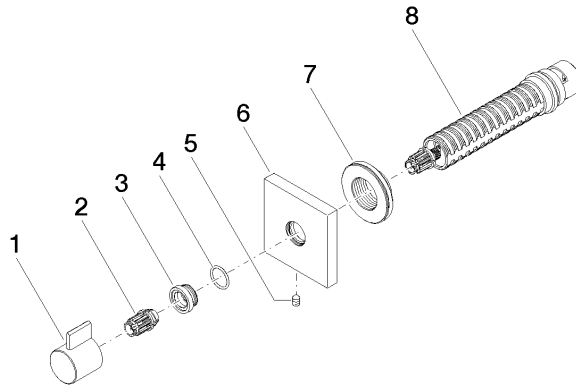

**SYMETRICS Wall valve anti-clockwise closing 3/4" - Brushed Durabronz (23kt Gold)**

IMO

36 608 985

- rosette 60 x 60 mm
- head part with cut-to-length spindle and sleeve

	Brushed Durabronz (23kt Gold)	36 608 985-28
	Chrome	36 608 985-00
	Brushed Platinum	36 608 985-06
	Platinum	36 608 985-08
	Brushed Light Gold	36 608 985-27
	Brushed Dark Platinum	36 608 985-99

# SYMETRICS Wall valve anti-clockwise closing 3/4" - Brushed Durabronz (23kt Gold)

IMO

36 608 985  
mm [inches]

### Spare parts list

No.	Item Number	Name	Quantity used	Delivery time
1	09 20 98 002-28	handle	1	20
2	09 12 12 005 90	fixing cap	1	2
3	09 12 12 043-28	base	1	20
4	09 14 10 017 90	seal	1	2
5	90 31 11 004 00 90	pin	1	2
6	09 27 98 014-28	rosette	1	20
7	09 21 02 151 90	sleeve	1	2
8	90 90 03 128 00 90	top	1	2