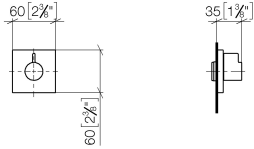

**SYMETRICS Wall valve anti-clockwise closing 3/4" - Brushed Durabronz (23kt Gold)**

IMO

36 608 985

- rosette 60 x 60 mm
- head part with cut-to-length spindle and sleeve

	Brushed Durabronz (23kt Gold)	36 608 985-28
	Chrome	36 608 985-00
	Brushed Platinum	36 608 985-06
	Platinum	36 608 985-08
	Brushed Light Gold	36 608 985-27
	Brushed Dark Platinum	36 608 985-99

**Required miscellaneous**

- Wall valve 3/4" -** 35 608 970 90
- max. recess depth 145 mm
  - min. recess depth 75 mm

# SYMETRICS Wall valve anti-clockwise closing 3/4" - Brushed Durabronz (23kt Gold)

IMO

36 608 985  
mm [inches]