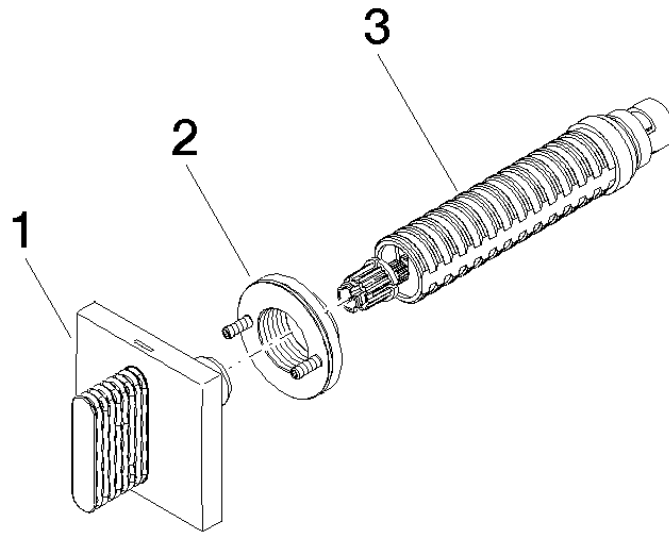

**CL.1 Wall valve clockwise closing cold 1/2" - Dark Chrome**

CL.1

36 627 706

- with CASCADE structure
- rosette 60 x 60 mm
- with cold marking
- head part with cut-to-length spindle and sleeve

	Dark Chrome	36 627 706-19
	Chrome	36 627 706-00
	Brushed Platinum	36 627 706-06
	Brushed Champagne (22kt Gold)	36 627 706-46
	Champagne (22kt Gold)	36 627 706-47
	Brushed Dark Platinum	36 627 706-99

**Required miscellaneous**

- Wall valve 1/2" -** 35 607 970 90
- max. recess depth 150 mm
  - min. recess depth 105 mm

36 627 706

mm [inches]

Certificates

LGA\_29931.

WRAS\_2010066.

36 627 706

### Spare parts list

No.	Item Number	Name	Quantity used	Delivery time
1	90 20 70 053 02-19	handle ( cold )	1	20
2	90 21 02 108 00 90	disc	1	2
3	90 90 03 143 00 90	top	1	2