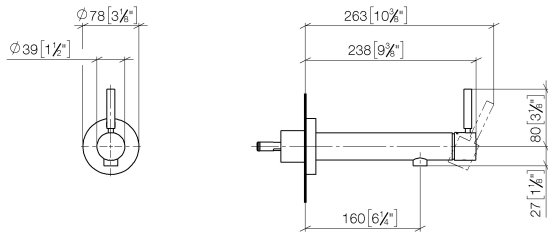

META Wall-mounted single-lever basin mixer without pop-up waste - Brushed Platinum

META

36 804 661

- 160mm projection
- fixed spout
- circular, air-enriched flow
- hole diameter 60 mm
- rosette Ø 78 mm
- max. flow 5.7 l/min
- lead-free
- with single-point mounting
- This product can help a building meet the requirements of Green Building Rating Systems, e.g. LEED®, BREEAM®, DGNB

Required miscellaneous

- Concealed wall mounting -** 35 003 970 90
- max. recess depth 103 mm
 - min. recess depth 78 mm

36 804 661
mm [inches]

Flow rate chart

Certificates

LGA_19462.

DVGW_DW-
6512DN0127.

WRAS_2003025.

36 804 661

Spare parts list

No.	Item Number	Name	Quantity used	Delivery time
1	09 24 77 002 90	nut	1	2
2	90 31 11 030 00 90	pin	3	2
3	09 21 02 128 90	sleeve	1	2
4	09 14 10 139 90	seal	2	2
5	09 24 04 210 10 90	nipple	1	2
6	90 14 10 063 00 90	seal	1	2
7	09 27 88 009-06	rosette	1	10
8	09 31 11 144 90	pin	1	2
9	90 15 05 044 00 90	cartridge	1	2
10	90 28 10 148 00 90	accessories	1	2
11	09 24 04 266 90	nut	1	2
12	09 14 10 120 90	seal	1	2
13	09 28 30 043-06	cover	1	10
14	90 20 66 024 00-06	handle	1	10
15	90 23 01 168 00-06	aerator	1	10