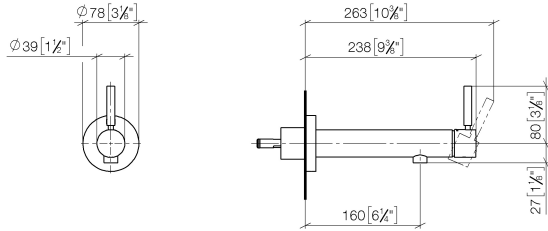

**META Wall-mounted single-lever basin mixer without pop-up waste - Brushed Bronze**

META

36 804 661

- 160mm projection
- fixed spout
- circular, air-enriched flow
- hole diameter 60 mm
- rosette Ø 78 mm
- max. flow 5.7 l/min
- lead-free
- with single-point mounting
- This product can help a building meet the requirements of Green Building Rating Systems, e.g. LEED®, BREEAM®, DGNB

**Required miscellaneous**

- Concealed wall mounting -** 35 003 970 90
- min. recess depth 78 mm
  - max. recess depth 103 mm

36 804 661  
mm [inches]

Flow rate chart

36 804 661

**Spare parts list**

No.	Item Number	Name	Quantity used	Delivery time
1	09 24 77 002 90	nut	1	2
2	90 31 11 030 00 90	pin	3	2
3	09 21 02 128 90	sleeve	1	2
4	09 14 10 139 90	seal	2	2
5	09 24 04 210 10 90	nipple	1	2
6	90 14 10 063 00 90	seal	1	2
7	09 27 88 009-42	rosette	1	60
8	09 31 11 144 90	pin	1	2
9	90 15 05 044 00 90	cartridge	1	2
10	90 28 10 148 00 90	accessories	1	2
11	09 24 04 266 90	nut	1	2
12	09 14 10 120 90	seal	1	2
13	09 28 30 043-42	cover	1	60
14	90 20 66 024 00-42	handle	1	30
15	90 23 01 168 00-42	aerator	1	30