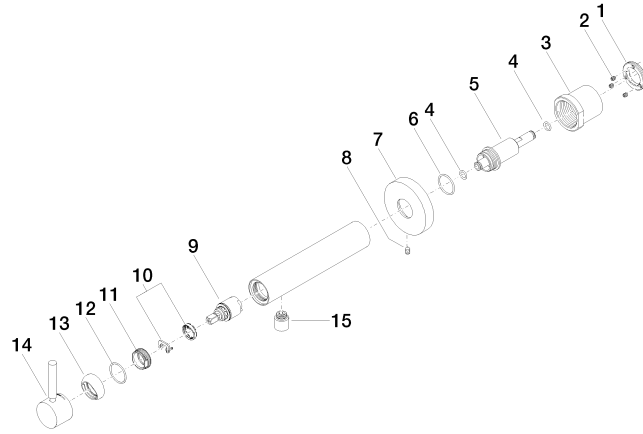

**META Wall-mounted single-lever basin mixer without pop-up waste - Brushed Bronze**

META

36 804 661

- 160mm projection
- fixed spout
- circular, air-enriched flow
- hole diameter 60 mm
- rosette Ø 78 mm
- max. flow 5.7 l/min
- lead-free
- with single-point mounting
- This product can help a building meet the requirements of Green Building Rating Systems, e.g. LEED®, BREEAM®, DGNB

**Required miscellaneous**

- Concealed wall mounting -** 35 003 970 90
- min. recess depth 78 mm
  - max. recess depth 103 mm

36 804 661  
mm [inches]

Flow rate chart

36 804 661

**Spare parts list**

No.	Item Number	Name	Quantity used	Delivery time
1	09 24 77 002 90	nut	1	2
2	90 31 11 030 00 90	pin	3	2
3	09 21 02 128 90	sleeve	1	2
4	09 14 10 139 90	seal	2	2
5	09 24 04 210 10 90	nipple	1	2
6	90 14 10 063 00 90	seal	1	2
7	09 27 88 009-42	rosette	1	60
8	09 31 11 144 90	pin	1	2
9	90 15 05 044 00 90	cartridge	1	2
10	90 28 10 148 00 90	accessories	1	2
11	09 24 04 266 90	nut	1	2
12	09 14 10 120 90	seal	1	2
13	09 28 30 043-42	cover	1	60
14	90 20 66 024 00-42	handle	1	30
15	90 23 01 168 00-42	aerator	1	30