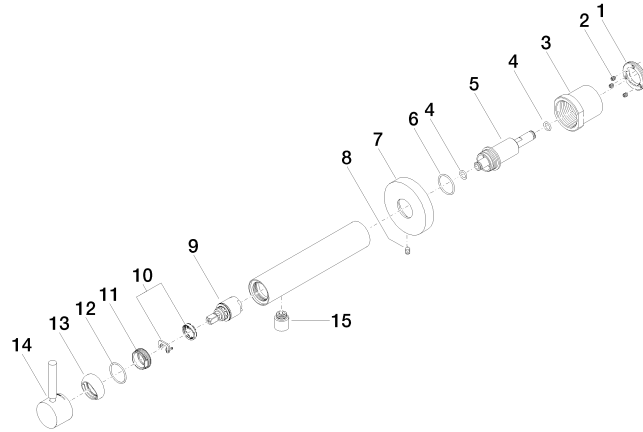

**META Wall-mounted single-lever basin mixer without pop-up waste - Brushed  
Champagne (22kt Gold)**

META

36 804 661

- 160mm projection
- fixed spout
- circular, air-enriched flow
- hole diameter 60 mm
- rosette Ø 78 mm
- max. flow 5.7 l/min
- lead-free
- with single-point mounting
- This product can help a building meet the requirements of Green Building Rating Systems, e.g. LEED®, BREEAM®, DGNB

	Brushed Champagne (22kt Gold)	36 804 661-46
	Chrome	36 804 661-00
	Brushed Platinum	36 804 661-06
	Dark Chrome	36 804 661-19
	Light Gold	36 804 661-26
	Brushed Light Gold	36 804 661-27
	Matte Black	36 804 661-33
	Brushed Bronze	36 804 661-42
	Champagne (22kt Gold)	36 804 661-47
	Brushed Chrome	36 804 661-93
	Brushed Dark Platinum	36 804 661-99

36 804 661  
mm [inches]

Flow rate chart

36 804 661  
Parts for other  
finishes can be found  
here: [Chrome](#)

### Spare parts list

No.	Item Number	Name	Quantity used	Delivery time
1	09 24 77 002 90	nut	1	2
2	90 31 11 030 00 90	pin	3	2
3	09 21 02 128 90	sleeve	1	2
4	09 14 10 139 90	seal	2	2
5	09 24 04 210 10 90	nipple	1	2
6	90 14 10 063 00 90	seal	1	2
7	09 27 88 009-46	rosette	1	60
8	09 31 11 144 90	pin	1	2
9	90 15 05 044 00 90	cartridge	1	2
10	90 28 10 148 00 90	accessories	1	2
11	09 24 04 266 90	nut	1	2
12	09 14 10 120 90	seal	1	2
13	09 28 30 043-46	cover	1	60
14	90 20 66 024 00-46	handle	1	30
15	90 23 01 168 00-46	aerator	1	30