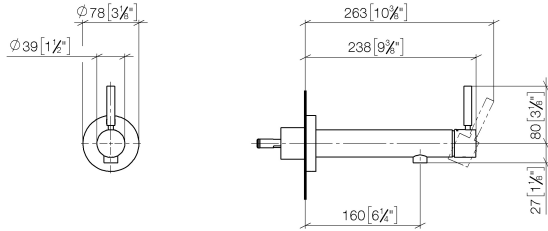

**META Wall-mounted single-lever basin mixer without pop-up waste - Brushed  
Champagne (22kt Gold)**

META

36 804 661

- 160mm projection
- fixed spout
- circular, air-enriched flow
- hole diameter 60 mm
- rosette Ø 78 mm
- max. flow 5.7 l/min
- lead-free
- with single-point mounting
- This product can help a building meet the requirements of Green Building Rating Systems, e.g. LEED®, BREEAM®, DGNB

36 804 661  
mm [inches]

Flow rate chart

36 804 661  
Parts for other  
finishes can be found  
here: [Chrome](#)

### Spare parts list

No.	Item Number	Name	Quantity used	Delivery time
1	09 24 77 002 90	nut	1	2
2	90 31 11 030 00 90	pin	3	2
3	09 21 02 128 90	sleeve	1	2
4	09 14 10 139 90	seal	2	2
5	09 24 04 210 10 90	nipple	1	2
6	90 14 10 063 00 90	seal	1	2
7	09 27 88 009-46	rosette	1	60
8	09 31 11 144 90	pin	1	2
9	90 15 05 044 00 90	cartridge	1	2
10	90 28 10 148 00 90	accessories	1	2
11	09 24 04 266 90	nut	1	2
12	09 14 10 120 90	seal	1	2
13	09 28 30 043-46	cover	1	60
14	90 20 66 024 00-46	handle	1	30
15	90 23 01 168 00-46	aerator	1	30