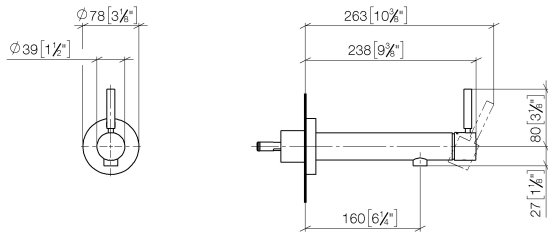

META Wall-mounted single-lever basin mixer without pop-up waste - Brushed Chrome

META

36 804 661

- 160mm projection
- fixed spout
- circular, air-enriched flow
- hole diameter 60 mm
- rosette Ø 78 mm
- max. flow 5.7 l/min
- lead-free
- with single-point mounting
- This product can help a building meet the requirements of Green Building Rating Systems, e.g. LEED®, BREEAM®, DGNB

36 804 661
mm [inches]

Flow rate chart

Certificates

LGA_19462.

DVGW_DW-
6512DN0127.

WRAS_2003025.

36 804 661
Parts for other
finishes can be found
here: Chrome

Spare parts list

No.	Item Number	Name	Quantity used	Delivery time
1	09 24 77 002 90	nut	1	2
2	90 31 11 030 00 90	pin	3	2
3	09 21 02 128 90	sleeve	1	2
4	09 14 10 139 90	seal	2	2
5	09 24 04 210 10 90	nipple	1	2
6	90 14 10 063 00 90	seal	1	2
7	09 27 88 009-93	rosette	1	20
8	09 31 11 144 90	pin	1	2
9	90 15 05 044 00 90	cartridge	1	2
10	90 28 10 148 00 90	accessories	1	2
11	09 24 04 266 90	nut	1	2
12	09 14 10 120 90	seal	1	2
13	09 28 30 043-93	cover	1	20
14	90 20 66 024 00-93	handle	1	20
15	90 23 01 168 00-93	aerator	1	20