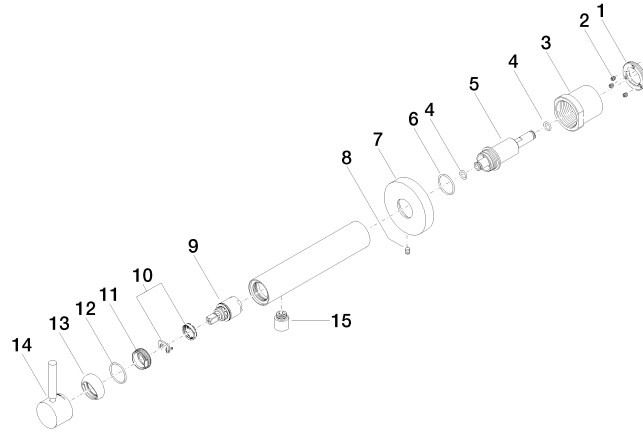

META Wall-mounted single-lever basin mixer without pop-up waste - Brushed Dark Platinum

META

36 804 661

- 160mm projection
- fixed spout
- circular, air-enriched flow
- hole diameter 60 mm
- rosette Ø 78 mm
- max. flow 5.7 l/min
- lead-free
- with single-point mounting
- This product can help a building meet the requirements of Green Building Rating Systems, e.g. LEED®, BREEAM®, DGNB

Required miscellaneous

	Concealed wall mounting - •min. recess depth 78 mm •max. recess depth 103 mm	35 003 970 90
---	---	---------------

36 804 661
mm [inches]

Flow rate chart

36 804 661

Spare parts list

No.	Item Number	Name	Quantity used	Delivery time
1	09 24 77 002 90	nut	1	2
2	90 31 11 030 00 90	pin	3	2
3	09 21 02 128 90	sleeve	1	2
4	09 14 10 139 90	seal	2	2
5	09 24 04 210 10 90	nipple	1	2
6	90 14 10 063 00 90	seal	1	2
7	09 27 88 009-99	rosette	1	60
8	09 31 11 144 90	pin	1	2
9	90 15 05 044 00 90	cartridge	1	2
10	90 28 10 148 00 90	accessories	1	2
11	09 24 04 266 90	nut	1	2
12	09 14 10 120 90	seal	1	2
13	09 28 30 043-99	cover	1	30
14	90 20 66 024 00-99	handle	1	30
15	90 23 01 168 00-99	aerator	1	30