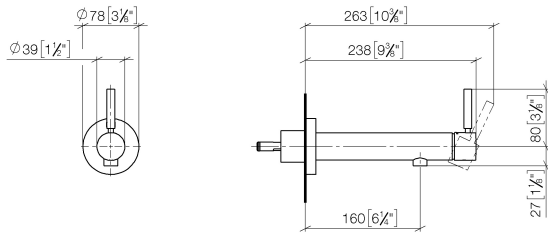

META Wall-mounted single-lever basin mixer without pop-up waste - Brushed Dark Platinum

META

36 804 661

- 160mm projection
- fixed spout
- circular, air-enriched flow
- hole diameter 60 mm
- rosette Ø 78 mm
- max. flow 5.7 l/min
- lead-free
- with single-point mounting
- This product can help a building meet the requirements of Green Building Rating Systems, e.g. LEED®, BREEAM®, DGNB

Required miscellaneous

	Concealed wall mounting - •min. recess depth 78 mm •max. recess depth 103 mm	35 003 970 90
---	---	---------------

36 804 661
mm [inches]

Flow rate chart

36 804 661

Spare parts list

No.	Item Number	Name	Quantity used	Delivery time
1	09 24 77 002 90	nut	1	2
2	90 31 11 030 00 90	pin	3	2
3	09 21 02 128 90	sleeve	1	2
4	09 14 10 139 90	seal	2	2
5	09 24 04 210 10 90	nipple	1	2
6	90 14 10 063 00 90	seal	1	2
7	09 27 88 009-99	rosette	1	60
8	09 31 11 144 90	pin	1	2
9	90 15 05 044 00 90	cartridge	1	2
10	90 28 10 148 00 90	accessories	1	2
11	09 24 04 266 90	nut	1	2
12	09 14 10 120 90	seal	1	2
13	09 28 30 043-99	cover	1	30
14	90 20 66 024 00-99	handle	1	30
15	90 23 01 168 00-99	aerator	1	30