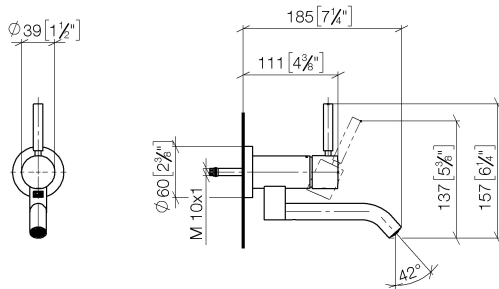

META Wall-mounted single-lever basin mixer without pop-up waste - Matte Black

META

36 805 660

- 185mm projection
- fixed spout
- circular, air-enriched flow
- hole diameter 35 mm
- rosette Ø 60 mm
- max. flow 5.7 l/min
- lead-free
- with single-point mounting
- This product can help a building meet the requirements of Green Building Rating Systems, e.g. LEED®, BREEAM®, DGNB

Required miscellaneous

- Concealed wall mounting -** 35 050 970 90
- max. recess depth 105 mm
 - min. recess depth 80 mm

36 805 660
mm [inches]

Flow rate chart

Certificates

LGA_38421.

WRAS_240102017.

36 805 660

Spare parts list

No.	Item Number	Name	Quantity used	Delivery time
1	90 20 66 030 00-33	handle	1	30
2	09 28 30 043-33	cover	1	30
3	09 24 04 266 90	nut	1	2
4	09 14 10 120 90	seal	1	2
5	90 11 06 217 00-33	spout	1	30
6	90 15 05 042 00 90	cartridge	1	2
7	09 27 89 004-33	rosette	1	30
8	09 14 10 041 90	seal	1	2
9	90 30 11 296 00 90	flange	1	2