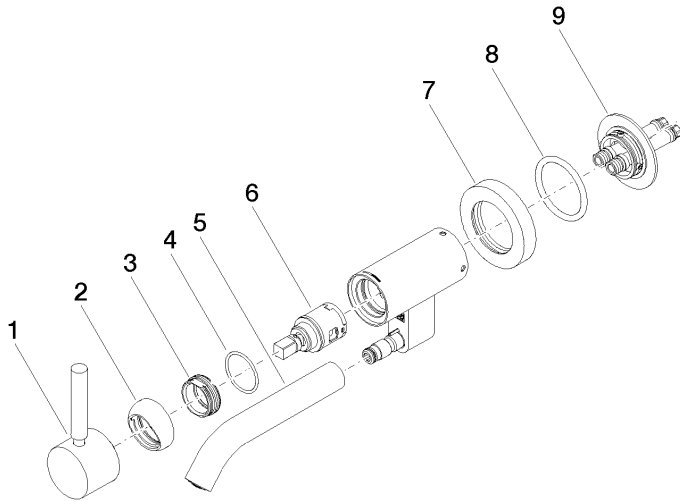

META Wall-mounted single-lever basin mixer without pop-up waste - Matte Black

META

36 805 660

- 185mm projection
- fixed spout
- circular, air-enriched flow
- hole diameter 35 mm
- rosette Ø 60 mm
- max. flow 5.7 l/min
- lead-free
- with single-point mounting
- This product can help a building meet the requirements of Green Building Rating Systems, e.g. LEED®, BREEAM®, DGNB

Required miscellaneous

- Concealed wall mounting -** 35 050 970 90
- max. recess depth 105 mm
 - min. recess depth 80 mm

36 805 660
mm [inches]

Flow rate chart

Certificates

LGA_38421.

WRAS_240102017.

36 805 660

Spare parts list

No.	Item Number	Name	Quantity used	Delivery time
1	90 20 66 030 00-33	handle	1	30
2	09 28 30 043-33	cover	1	30
3	09 24 04 266 90	nut	1	2
4	09 14 10 120 90	seal	1	2
5	90 11 06 217 00-33	spout	1	30
6	90 15 05 042 00 90	cartridge	1	2
7	09 27 89 004-33	rosette	1	30
8	09 14 10 041 90	seal	1	2
9	90 30 11 296 00 90	flange	1	2