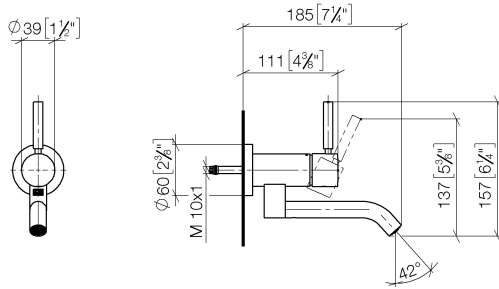

META Wall-mounted single-lever basin mixer without pop-up waste - Brushed Bronze

META

36 805 660

- 185mm projection
- fixed spout
- circular, air-enriched flow
- hole diameter 35 mm
- rosette Ø 60 mm
- max. flow 5.7 l/min
- lead-free
- with single-point mounting
- This product can help a building meet the requirements of Green Building Rating Systems, e.g. LEED®, BREEAM®, DGNB

Required miscellaneous

- Concealed wall mounting -** 35 050 970 90
- min. recess depth 80 mm
 - max. recess depth 105 mm

36 805 660
mm [inches]

Flow rate chart

Certificates

LGA_38421.

WRAS_240102017.

36 805 660

Spare parts list

No.	Item Number	Name	Quantity used	Delivery time
1	90 20 66 030 00-42	handle	1	30
2	09 28 30 043-42	cover	1	60
3	09 24 04 266 90	nut	1	2
4	09 14 10 120 90	seal	1	2
5	90 11 06 217 00-42	spout	1	30
6	90 15 05 042 00 90	cartridge	1	2
7	09 27 89 004-42	rosette	1	60
8	09 14 10 041 90	seal	1	2
9	90 30 11 296 00 90	flange	1	2