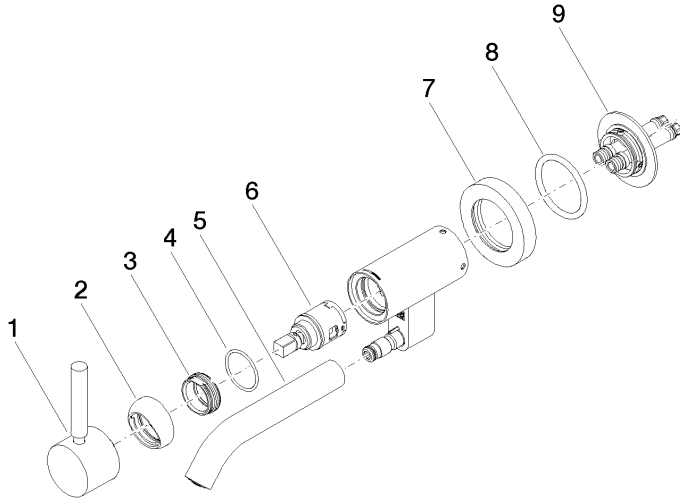

META Wall-mounted single-lever basin mixer without pop-up waste - Brushed Bronze

META

36 805 660

- 185mm projection
- fixed spout
- circular, air-enriched flow
- hole diameter 35 mm
- rosette Ø 60 mm
- max. flow 5.7 l/min
- lead-free
- with single-point mounting
- This product can help a building meet the requirements of Green Building Rating Systems, e.g. LEED®, BREEAM®, DGNB

Required miscellaneous

- Concealed wall mounting -** 35 050 970 90
- min. recess depth 80 mm
 - max. recess depth 105 mm

36 805 660
mm [inches]

Flow rate chart

Certificates

LGA_38421.

WRAS_240102017.

36 805 660

Spare parts list

No.	Item Number	Name	Quantity used	Delivery time
1	90 20 66 030 00-42	handle	1	30
2	09 28 30 043-42	cover	1	60
3	09 24 04 266 90	nut	1	2
4	09 14 10 120 90	seal	1	2
5	90 11 06 217 00-42	spout	1	30
6	90 15 05 042 00 90	cartridge	1	2
7	09 27 89 004-42	rosette	1	60
8	09 14 10 041 90	seal	1	2
9	90 30 11 296 00 90	flange	1	2