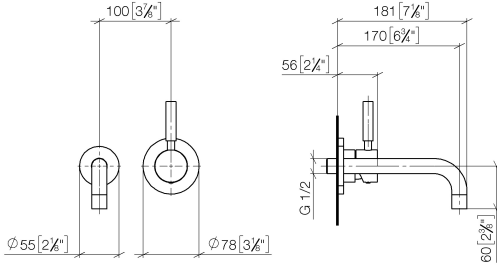

**EDITION PRO Wall-mounted single-lever basin mixer without pop-up waste -
Matte Black**

36 810 626

- 170mm projection
- fixed spout
- circular, air-enriched flow
- hole diameter spout 37 mm
- hole diameter single-lever mixer 57 mm
- rosette for spout Ø 55mm
- rosette for mixer Ø 78mm
- max. flow 7 l/min
- lead-free

	Matte Black	36 810 626-33
	Chrome	36 810 626-00
	Brushed Chrome	36 810 626-93

Required miscellaneous

EDITION PRO Concealed wall-mounted single-lever mixer mixer on right - 35 870 970 90

- max. recess depth 95 mm
- min. recess depth 80 mm

EDITION PRO Wall-mounted single-lever basin mixer without pop-up waste - Matte Black

36 810 626
mm [inches]

Flow rate chart

Certificates

WRAS_2107048. LGA_9280.

**EDITION PRO Wall-mounted single-lever basin mixer without pop-up waste -
Matte Black**

36 810 626

Spare parts list

No.	Item Number	Name	Quantity used	Delivery time
1	90 14 10 026 00 90	seal	1	2
2	09 27 22 503-33	rosette	1	30
3	04 28 22 115 10-33	spout	1	30
4	90 23 01 019 00-33	aerator	1	30
5	90 20 62 040 00-33	handle	1	30
6	09 11 02 522-33	cover	1	30
7	90 27 62 011 00-33	rosette	1	30
8	90 15 05 064 01 90	cartridge	1	2