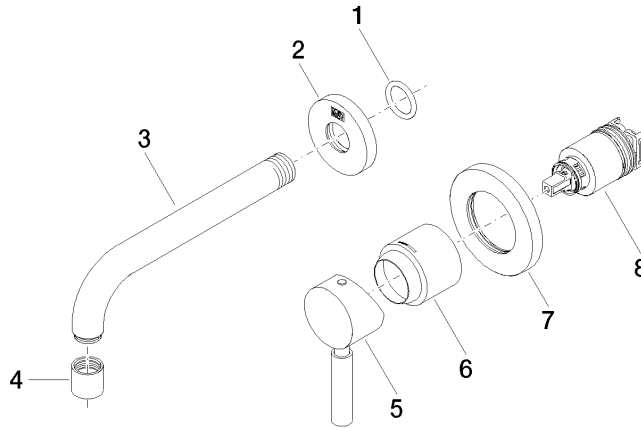

**EDITION PRO Wall-mounted single-lever basin mixer without pop-up waste -
Matte Black**

36 810 626

- 170mm projection
- fixed spout
- circular, air-enriched flow
- hole diameter spout 37 mm
- hole diameter single-lever mixer 57 mm
- rosette for spout Ø 55mm
- rosette for mixer Ø 78mm
- max. flow 7 l/min
- lead-free

EDITION PRO Wall-mounted single-lever basin mixer without pop-up waste - Matte Black

36 810 626
mm [inches]

Flow rate chart

Certificates

WRAS_2107048. LGA_9280.

**EDITION PRO Wall-mounted single-lever basin mixer without pop-up waste -
Matte Black**

36 810 626

Spare parts list

No.	Item Number	Name	Quantity used	Delivery time
1	90 14 10 026 00 90	seal	1	2
2	09 27 22 503-33	rosette	1	30
3	04 28 22 115 10-33	spout	1	30
4	90 23 01 019 00-33	aerator	1	30
5	90 20 62 040 00-33	handle	1	30
6	09 11 02 522-33	cover	1	30
7	90 27 62 011 00-33	rosette	1	30
8	90 15 05 064 01 90	cartridge	1	2