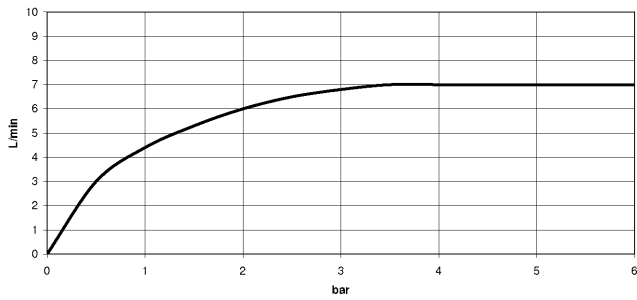

Flow rate chart

Certificates

WRAS_2107048. LGA_9280.